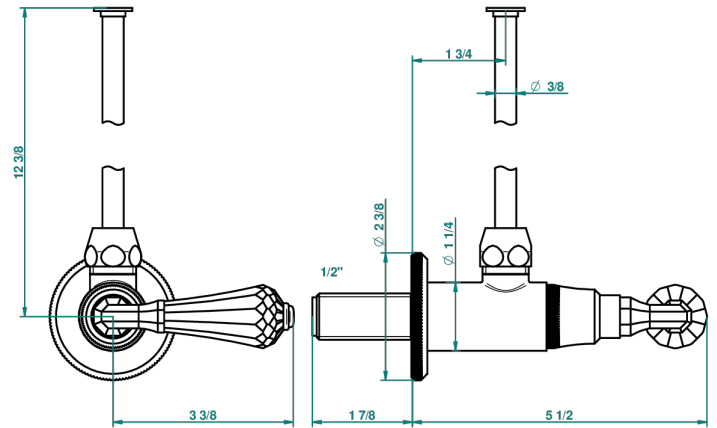

# ART DECO CRYSTAL

A56-181/S

1/2" stylised adjustable stop cock with 30 cm tube

21188

08/09/2008

## CHARACTERISTIC

- Art Déco Crystal
- 1/2" stylised adjustable stop cock with 30 cm tube