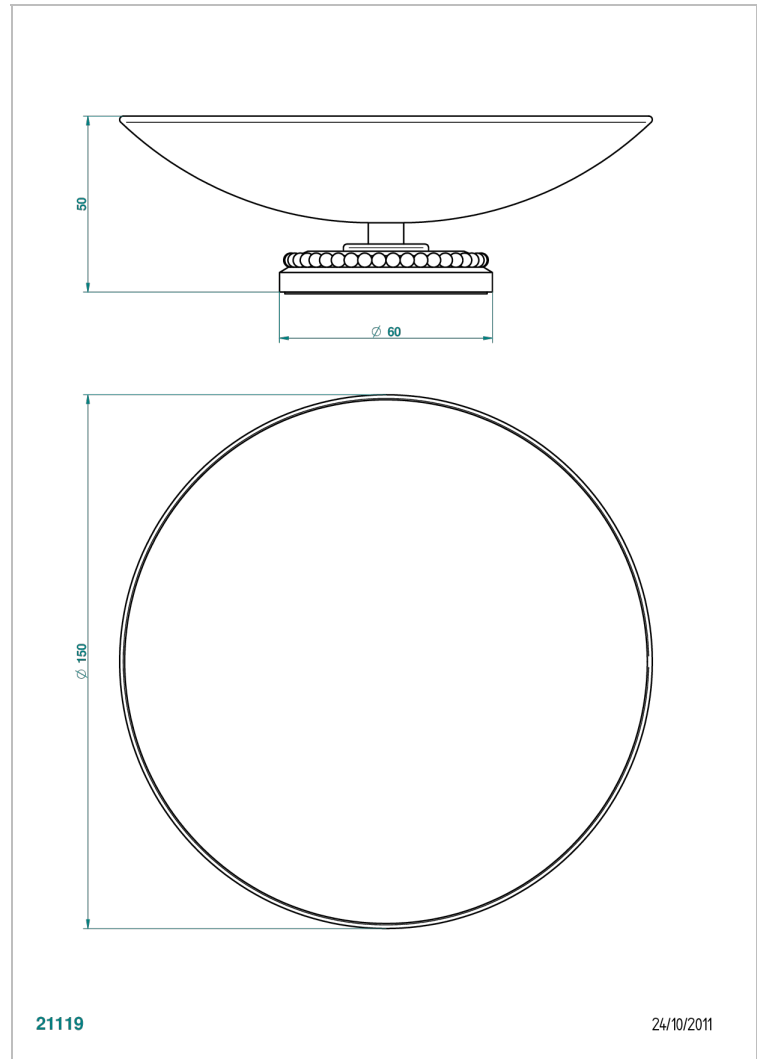

MONTE CARLO, WHITE GOLD PORCELAIN

U8C-544GM

Soap dish, freestanding , 6" diameter

THG[®]
PARIS

21119

24/10/2011

CHARACTERISTIC

- Monte Carlo, white gold porcelain
- Soap dish, freestanding , 6" diameter