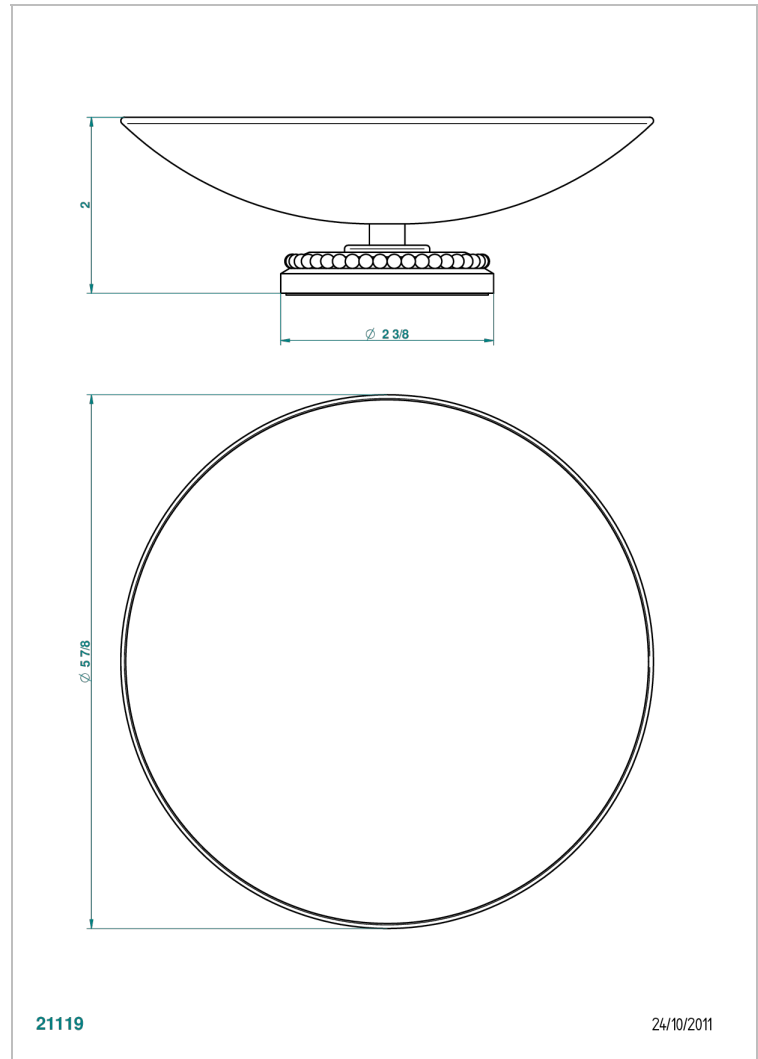

MONTE CARLO, WHITE GOLD PORCELAIN

U8C-544GM

Soap dish, freestanding , 6" diameter

THG[®]
PARIS

21119

24/10/2011

CHARACTERISTIC

- Monte Carlo, white gold porcelain
- Soap dish, freestanding , 6" diameter