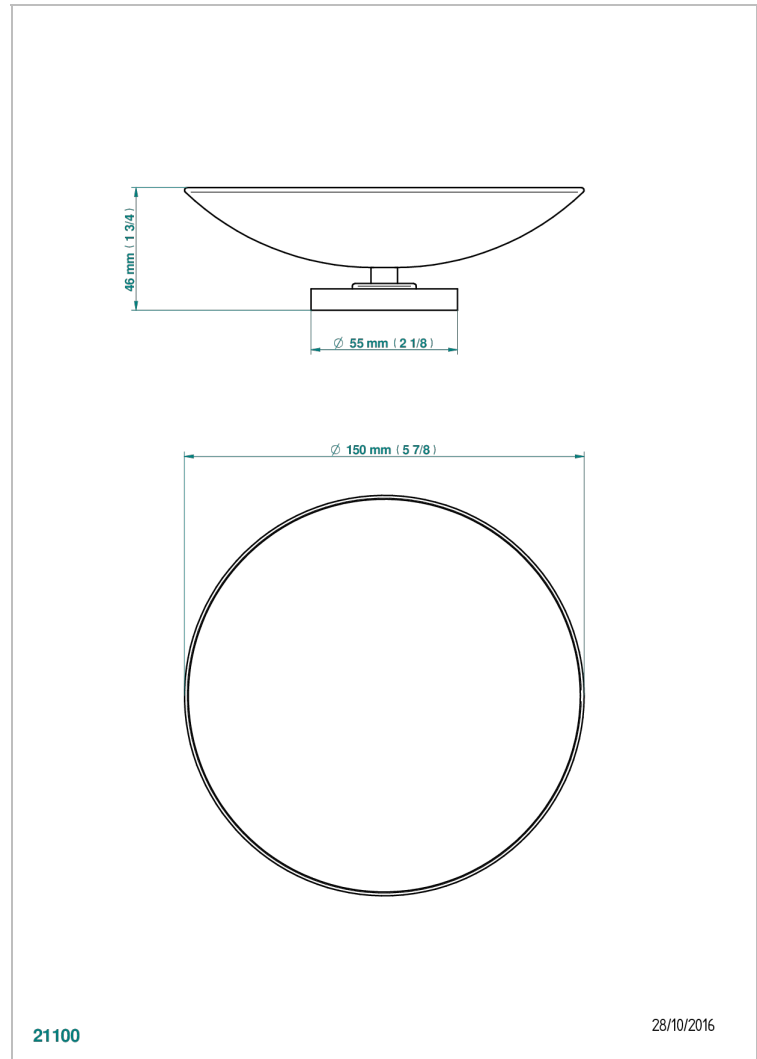

# NEW PARADISE

U5P-544GM

Soap dish, freestanding , 6" diameter

THG<sup>®</sup>  
PARIS

## CHARACTERISTIC

- New Paradise
- Soap dish, freestanding , 6" diameter