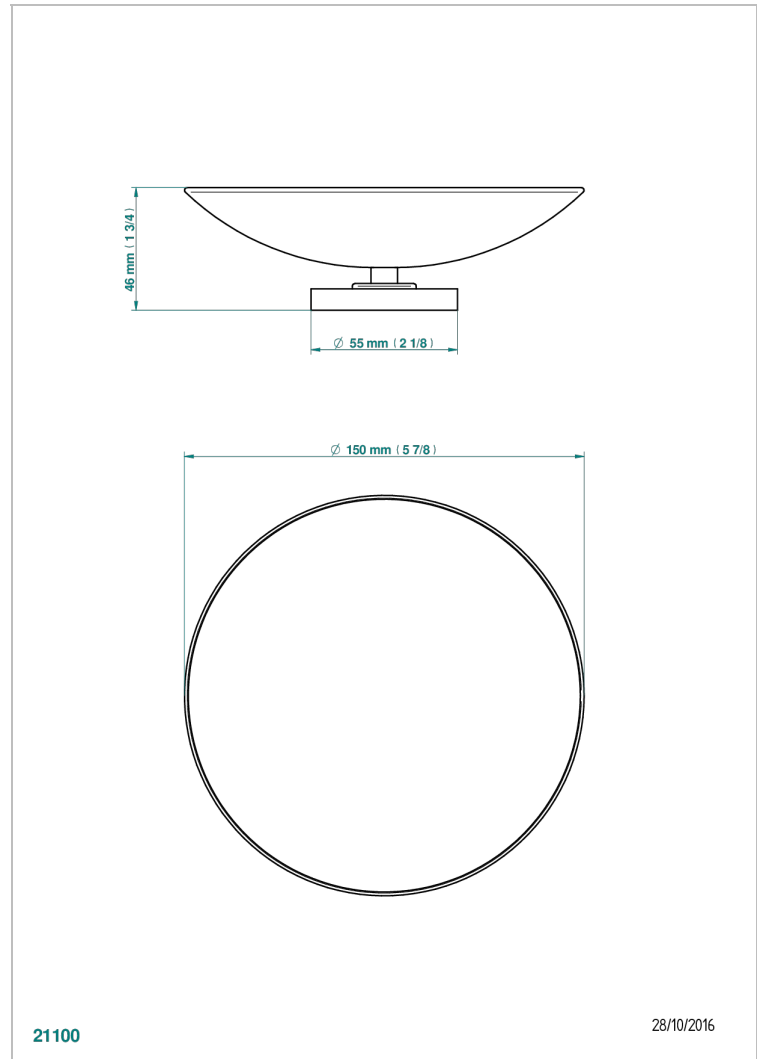

NEW ISLAND

U5N-544GM

Soap dish, freestanding , 6" diameter

THG[®]
PARIS

CHARACTERISTIC

- New Island
- Soap dish, freestanding , 6" diameter

AVAILABLE FINITIONS

Black ceram - D30
Blush PVD - H62
Brass color PVD - H49
Brown bronze color PVD - F33
Chrome polished - A02
Gold color PVD - H52