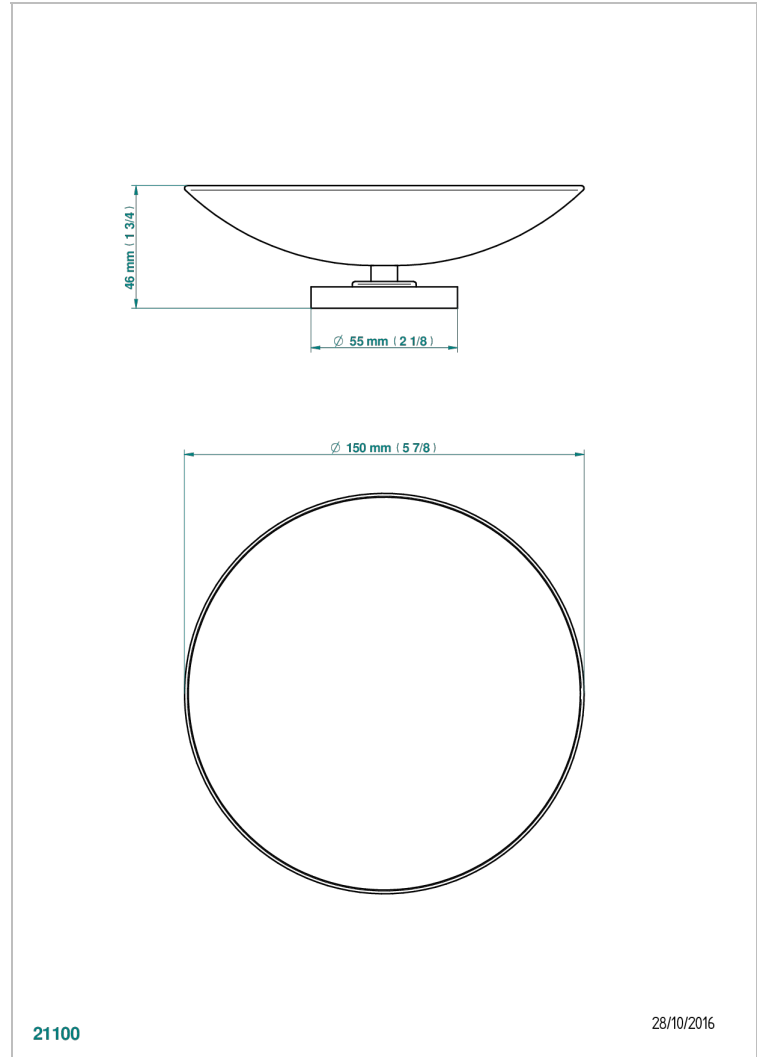

ZOOM.12

U4L-544GM

Soap dish, freestanding , 6" diameter

21100

28/10/2016

CHARACTERISTIC

- Zoom.12
- Soap dish, freestanding , 6" diameter

AVAILABLE FINITIONS