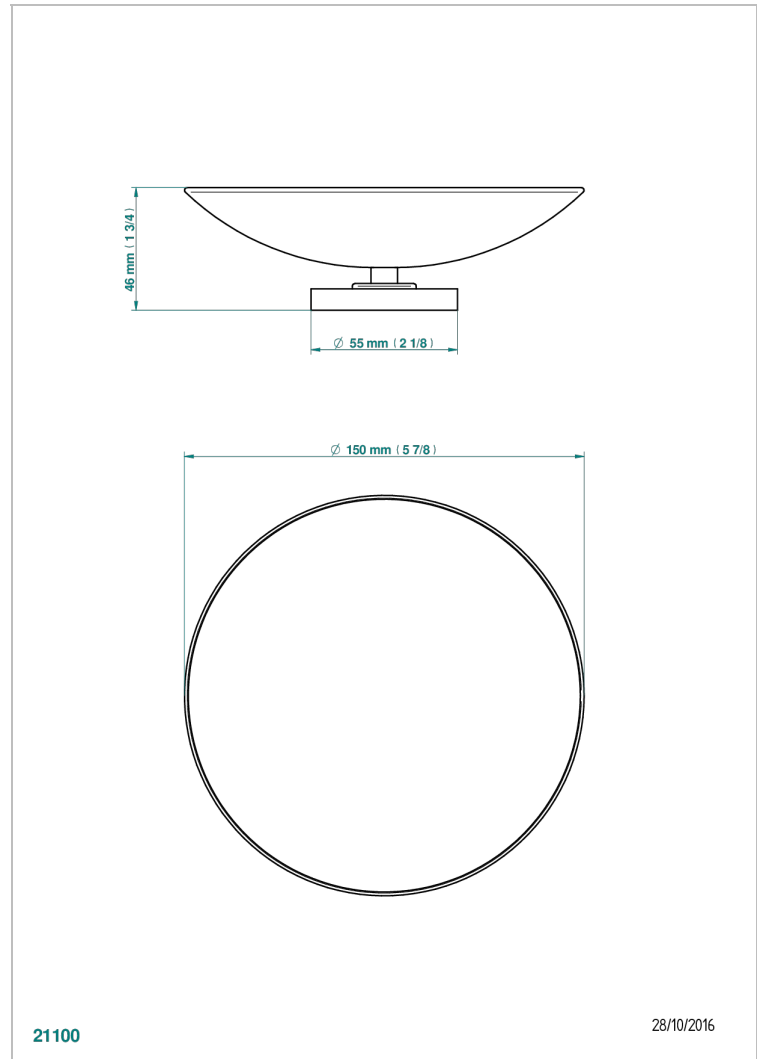

# ZOOM.12

U4L-544GM

Soap dish on stand, ø 150 mm

## CHARACTERISTIC

- Zoom.12
- Soap dish on stand, ø 150 mm