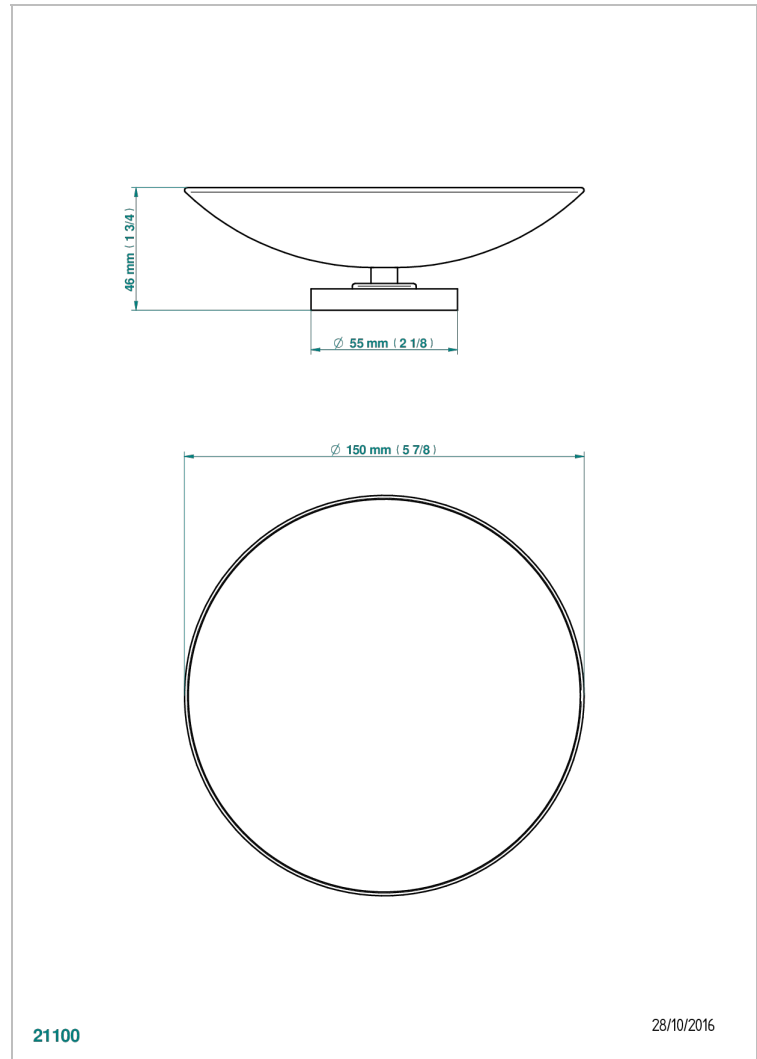

ZOOM.7

U4K-544GM

Soap dish, freestanding , 6" diameter

CHARACTERISTIC

- Zoom.7
- Soap dish, freestanding , 6" diameter

AVAILABLE FINITIONS

Black ceram - D30
Blush PVD - H62
Brass color PVD - H49
Brown bronze color PVD - F33
Chrome polished - A02
Gold color PVD - H52