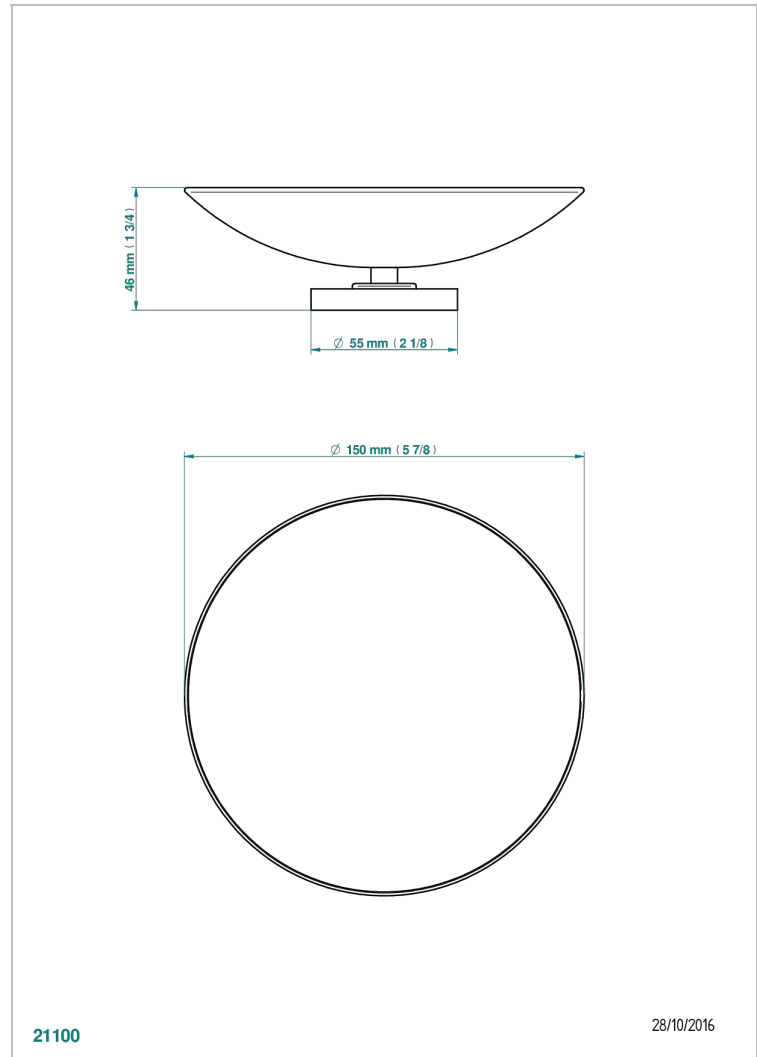

# ZOOM.5

U4J-544GM

Soap dish, freestanding , 6" diameter

21100

28/10/2016

## CHARACTERISTIC

- Zoom.5
- Soap dish, freestanding , 6" diameter