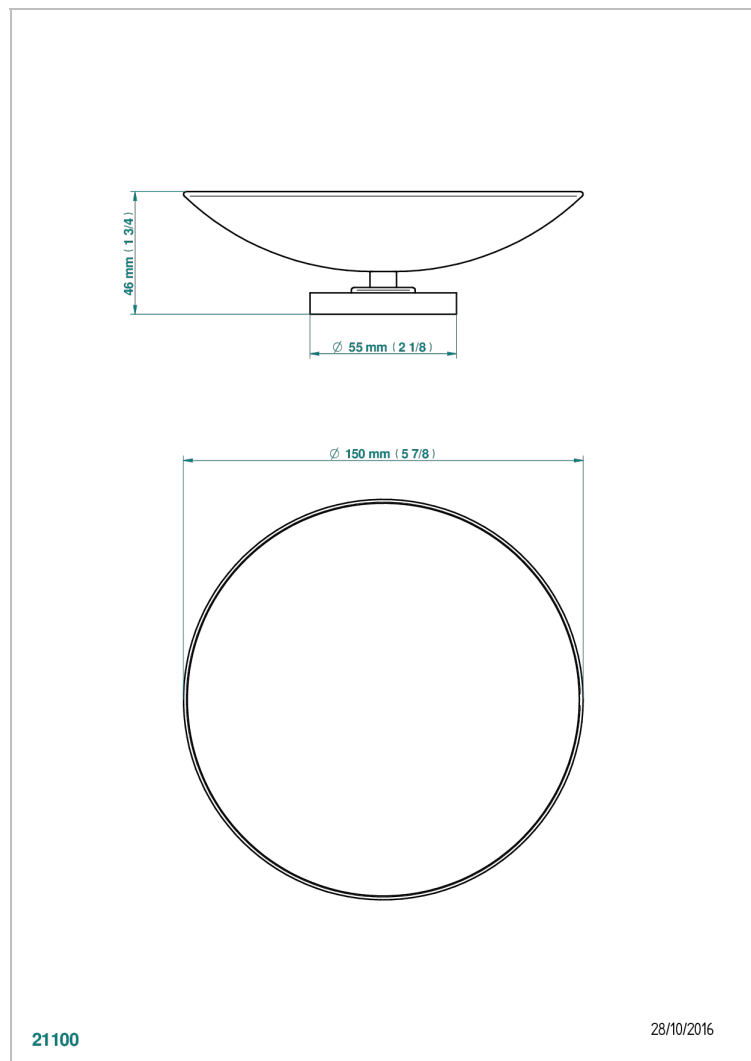

# INFINI WHITE PORCELAIN WITH GOLD DECOR

U2F-544GM

Soap dish, freestanding , 6" diameter

## CHARACTERISTIC

- Infini White Porcelain with Gold decor
- Soap dish, freestanding , 6" diameter