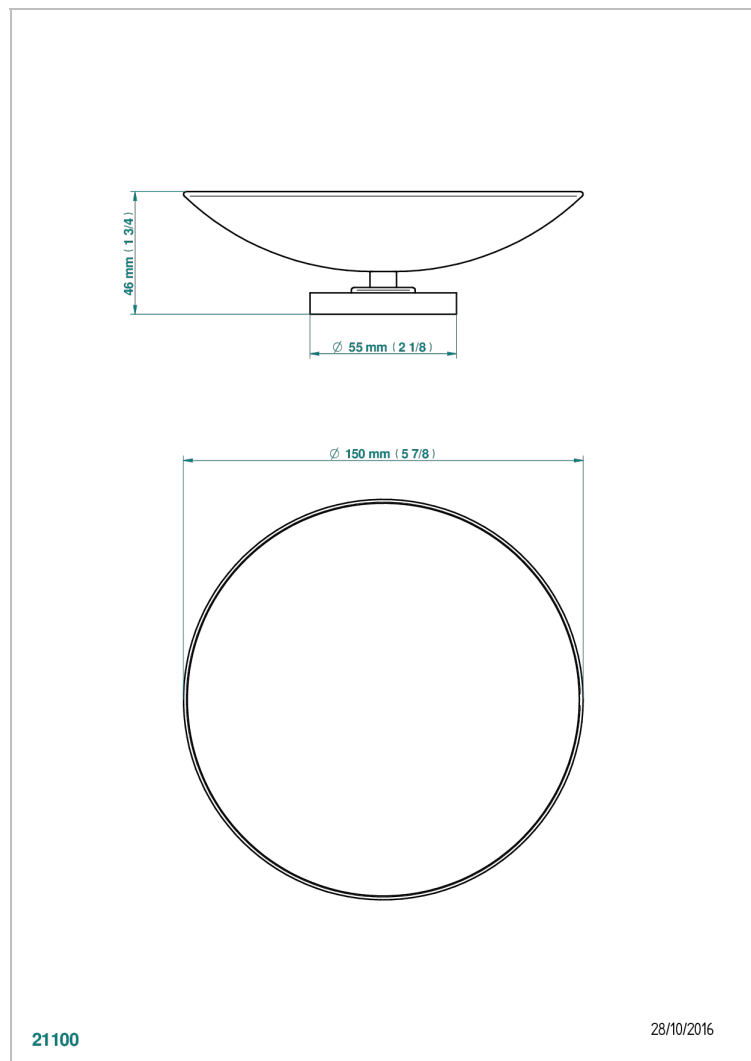

INFINI WHITE PORCELAIN WITH PLATINUM DECOR

U2E-544GM

Soap dish, freestanding , 6" diameter

CHARACTERISTIC

- Infini White Porcelain with Platinum decor
- Soap dish, freestanding , 6" diameter

AVAILABLE FINITIONS