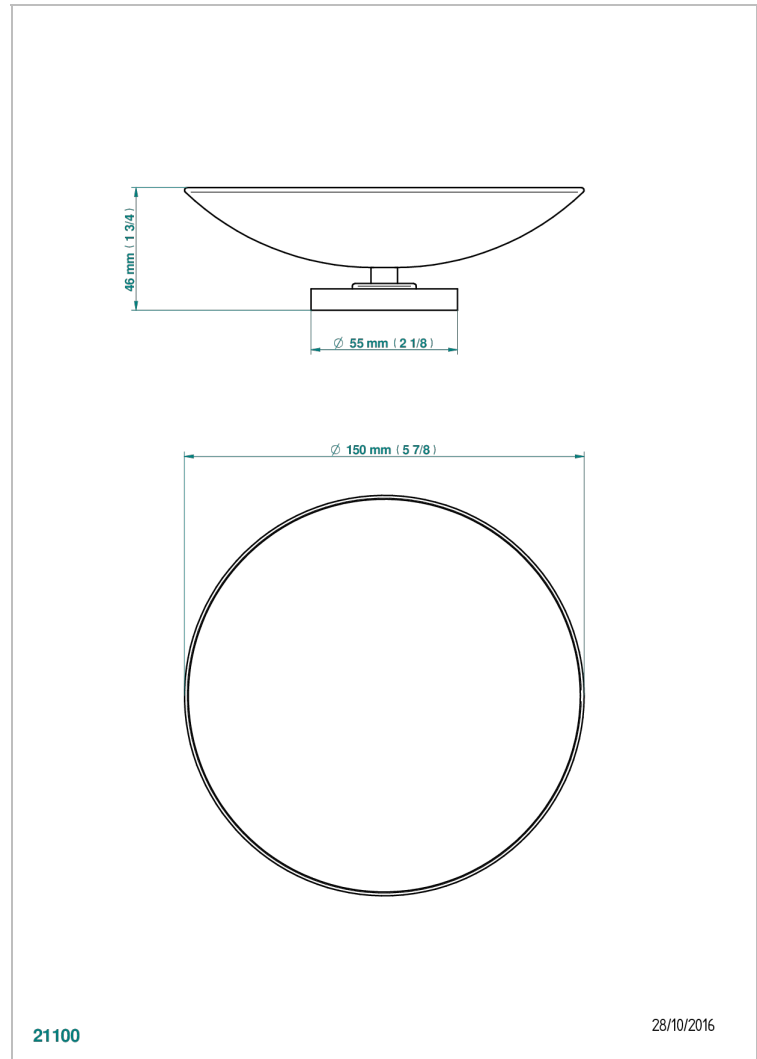

INFINI WHITE PORCELAIN

U2D-544GM

Soap dish, freestanding , 6" diameter

THG[®]
PARIS

21100

28/10/2016

CHARACTERISTIC

- Infini White Porcelain
- Soap dish, freestanding , 6" diameter