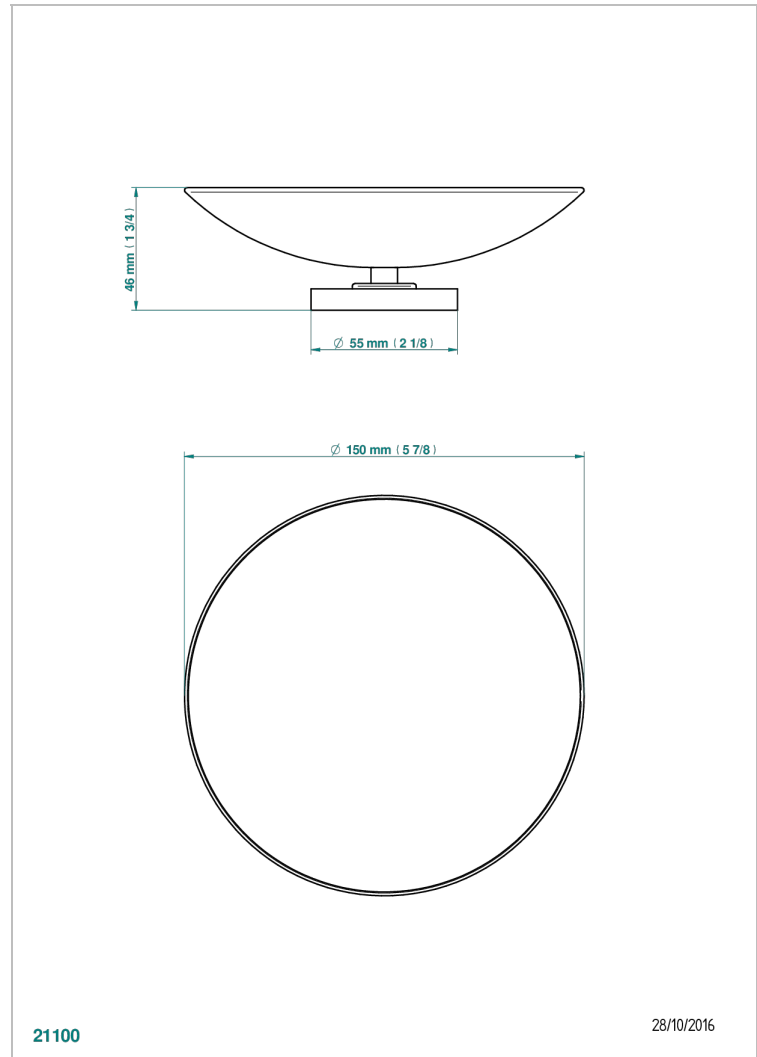

LE 11 WITH LEVER HANDLES

U2B-544GM

Soap dish, freestanding , 6" diameter

THG[®]
PARIS

CHARACTERISTIC

- Le 11 with lever handles
- Soap dish, freestanding , 6" diameter

AVAILABLE FINITIONS

Black ceram - D30
Blush PVD - H62
Brass color PVD - H49
Brown bronze color PVD - F33
Chrome polished - A02
Chrome polished / gold polished - G02