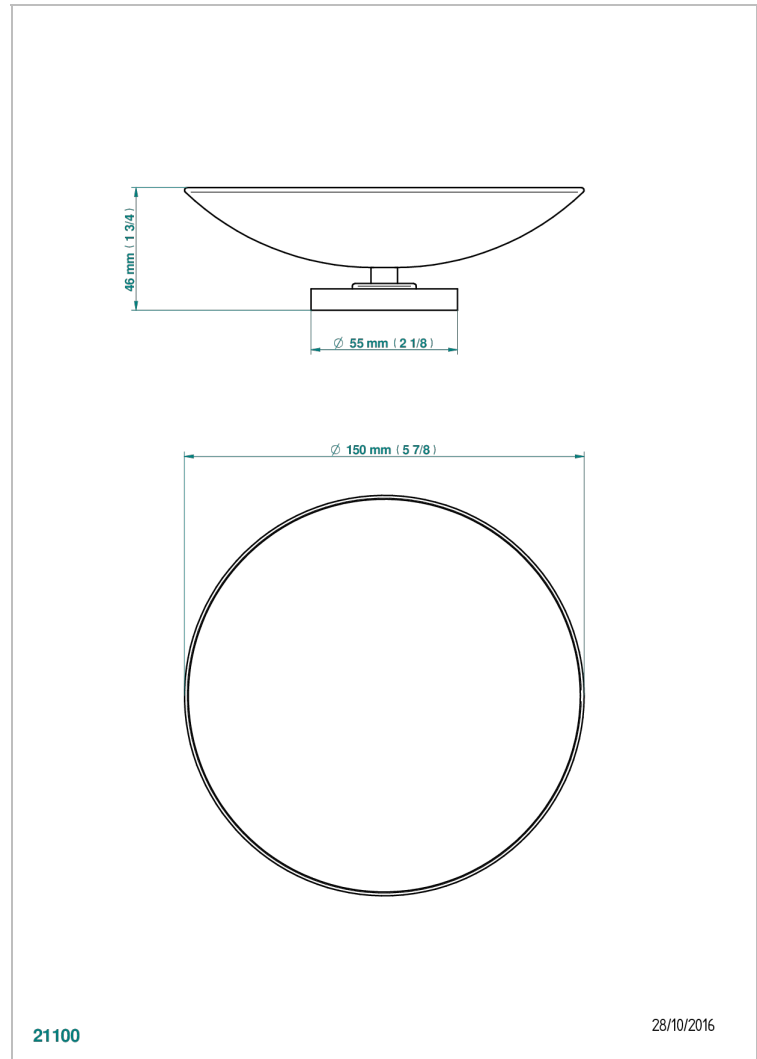

# LE 11

U2A-544GM

Soap dish on stand,  $\varnothing$  150 mm

## CHARACTERISTIC

- Le 11
- Soap dish on stand,  $\varnothing$  150 mm