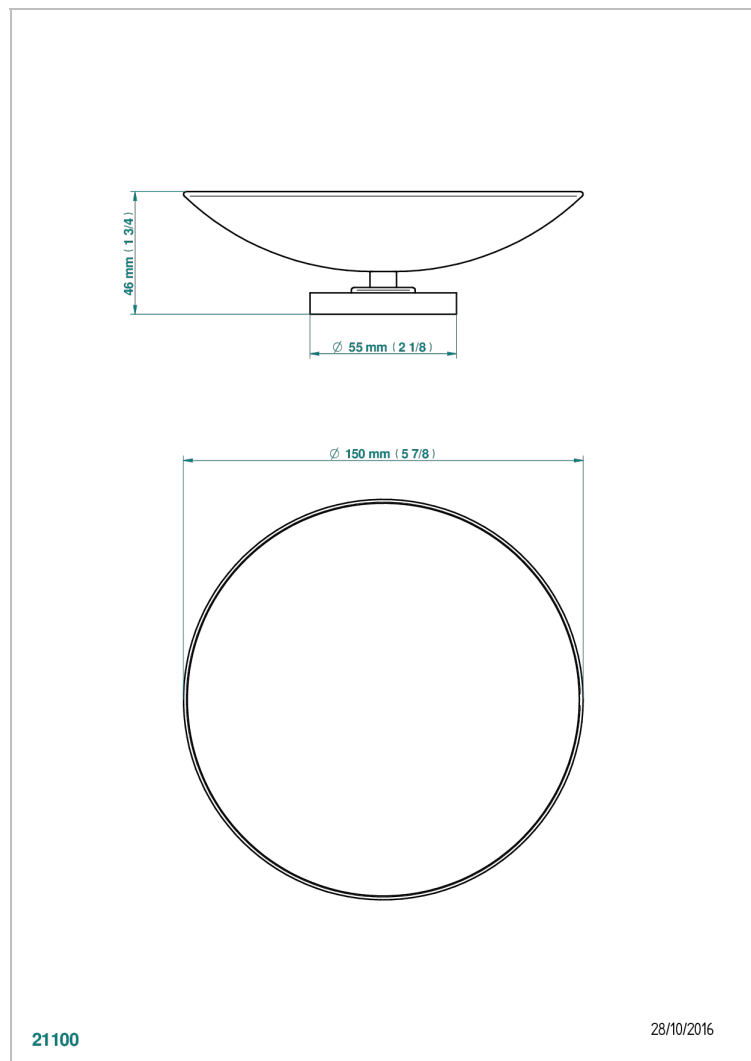

# SYSTEM SMOOTH METAL WITH LEVER HANDLES

G9B-544GM

Soap dish, freestanding , 6" diameter

## CHARACTERISTIC

- System Smooth Metal with lever handles
- Soap dish, freestanding , 6" diameter