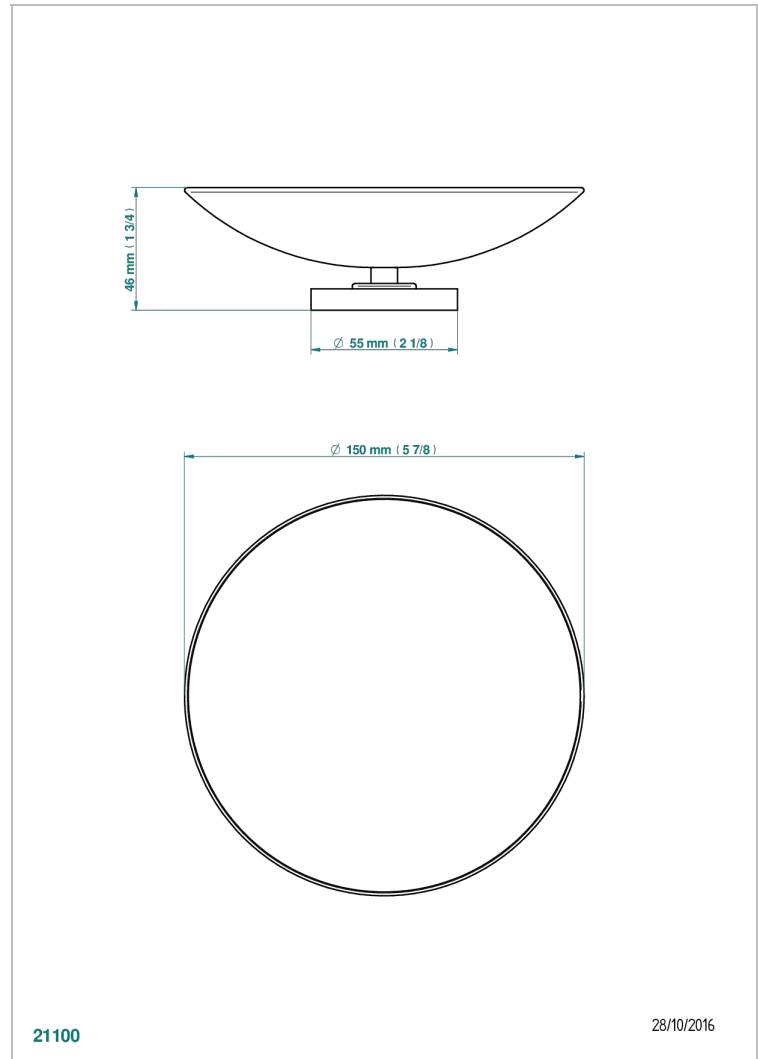

YOKO DELTA HOWLITE

G7W-544GM

Soap dish on stand, \varnothing 150 mm

THG[®]
PARIS

CHARACTERISTIC

- Yoko Delta Howlite
- Soap dish on stand, \varnothing 150 mm

AVAILABLE FINITIONS

Antique nickel - H28
Black ceram - D30
Blush PVD - H62
Brass color PVD - H49
Brown bronze color PVD - F33
Gold color PVD - H52