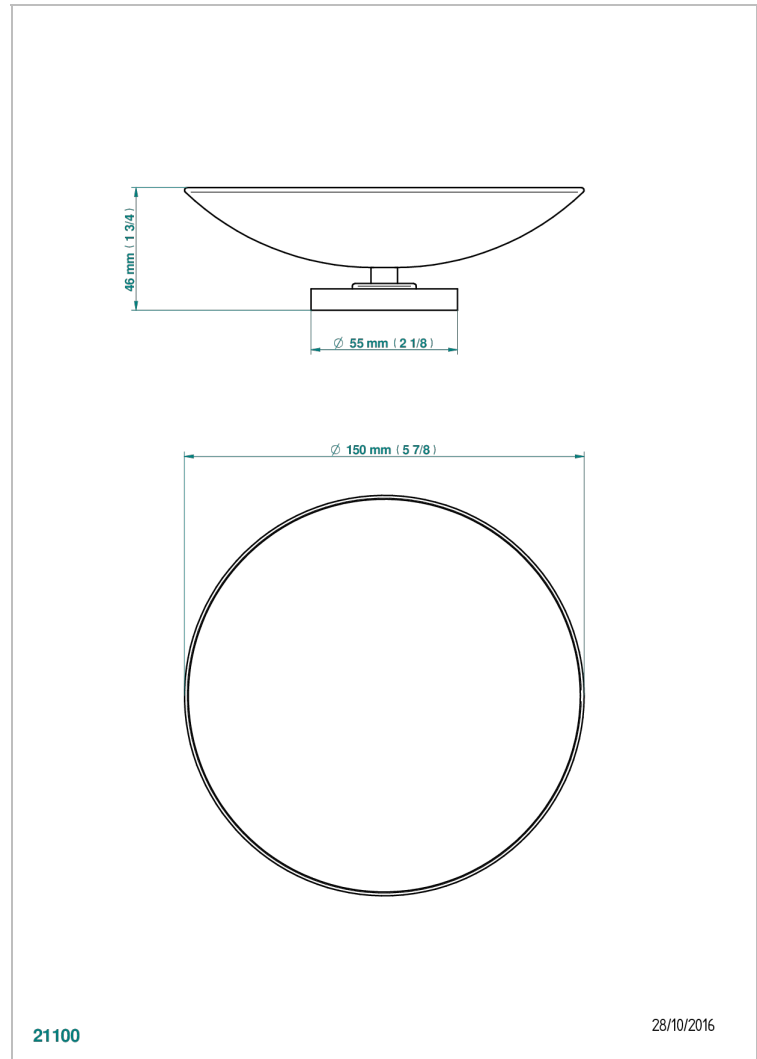

BONDI WITH LEVER HANDLES

G7G-544GM

Soap dish, freestanding , 6" diameter

THG[®]
PARIS

CHARACTERISTIC

- Bondi with lever handles
- Soap dish, freestanding , 6" diameter

AVAILABLE FINITIONS

Black ceram - D30
Blush PVD - H62
Brass color PVD - H49
Brown bronze color PVD - F33
Chrome polished - A02
Chrome polished / gold polished - G02