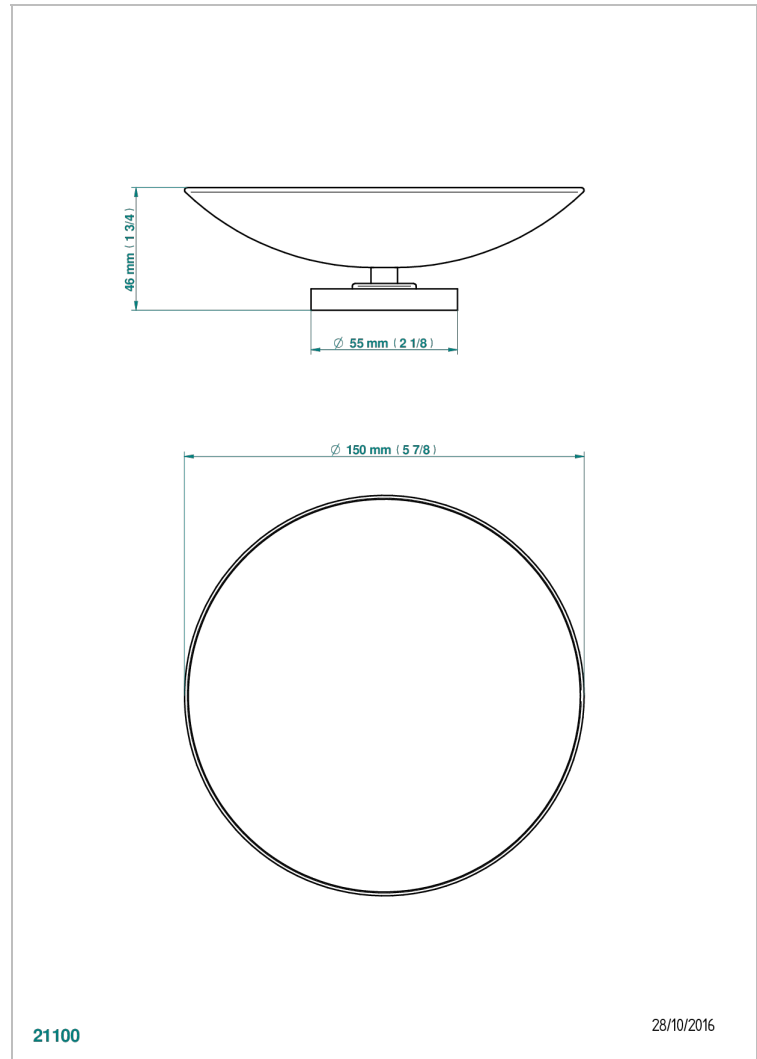

# BONDI

G7F-544GM

Soap dish, freestanding , 6" diameter

## CHARACTERISTIC

- Bondi
- Soap dish, freestanding , 6" diameter