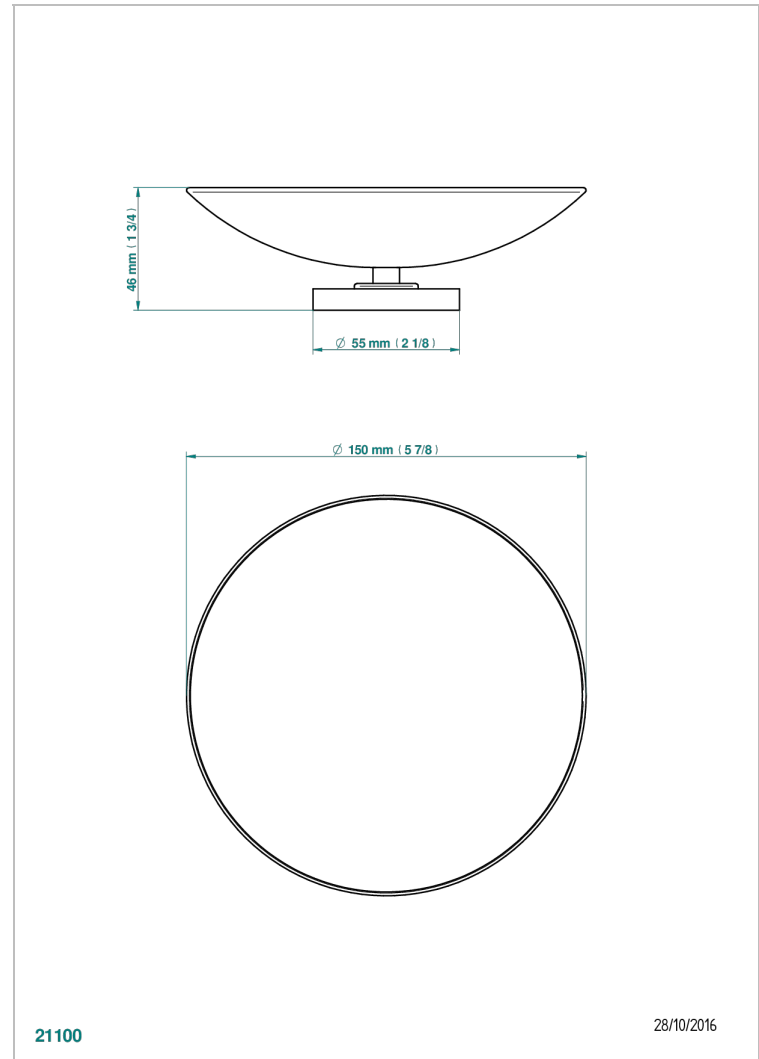

SPIRIT WITH LEVER

G58-544GM

Soap dish on stand, ø 150 mm

THG[®]
PARIS

CHARACTERISTIC

- Spirit with lever
- Soap dish on stand, ø 150 mm

AVAILABLE FINITIONS

Antique nickel - H28
Black ceram - D30
Blush PVD - H62
Brass color PVD - H49
Brown bronze color PVD - F33
Gold color PVD - H52