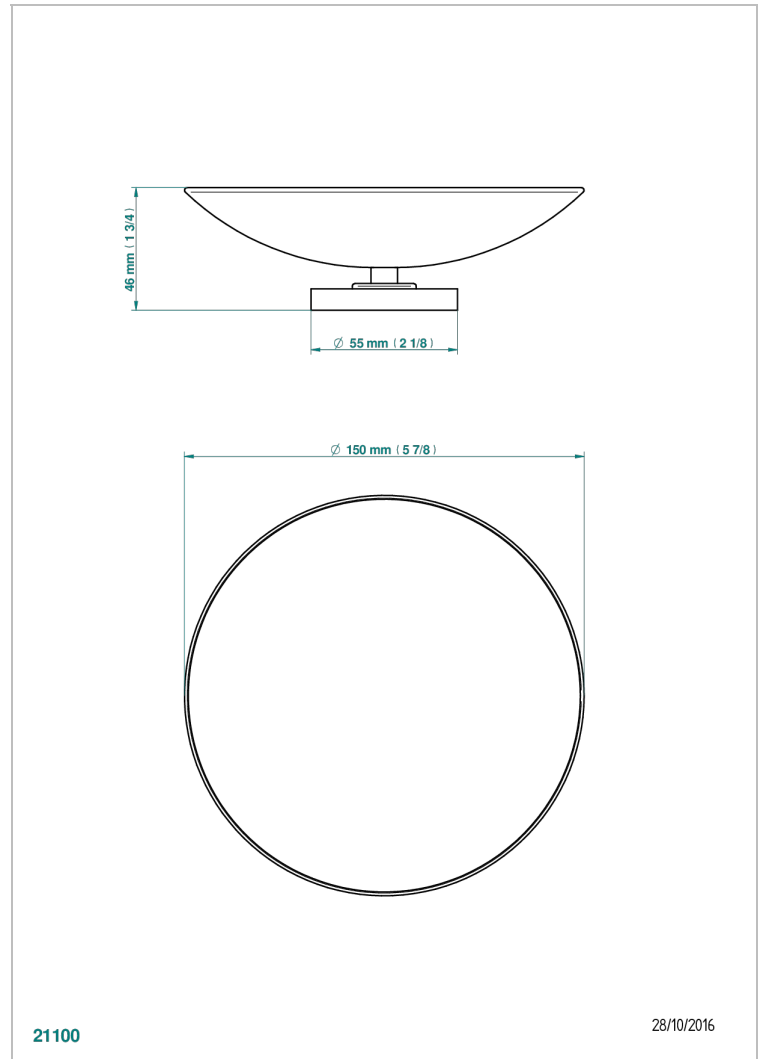

SPIRIT WITH LEVER

G58-544GM

Soap dish on stand, \varnothing 150 mm

THG[®]
PARIS

CHARACTERISTIC

- Spirit with lever
- Soap dish on stand, \varnothing 150 mm

AVAILABLE FINITIONS

Antique nickel - H28
Black ceram - D30
Blush PVD - H62
Brass color PVD - H49
Brown bronze color PVD - F33
Gold color PVD - H52