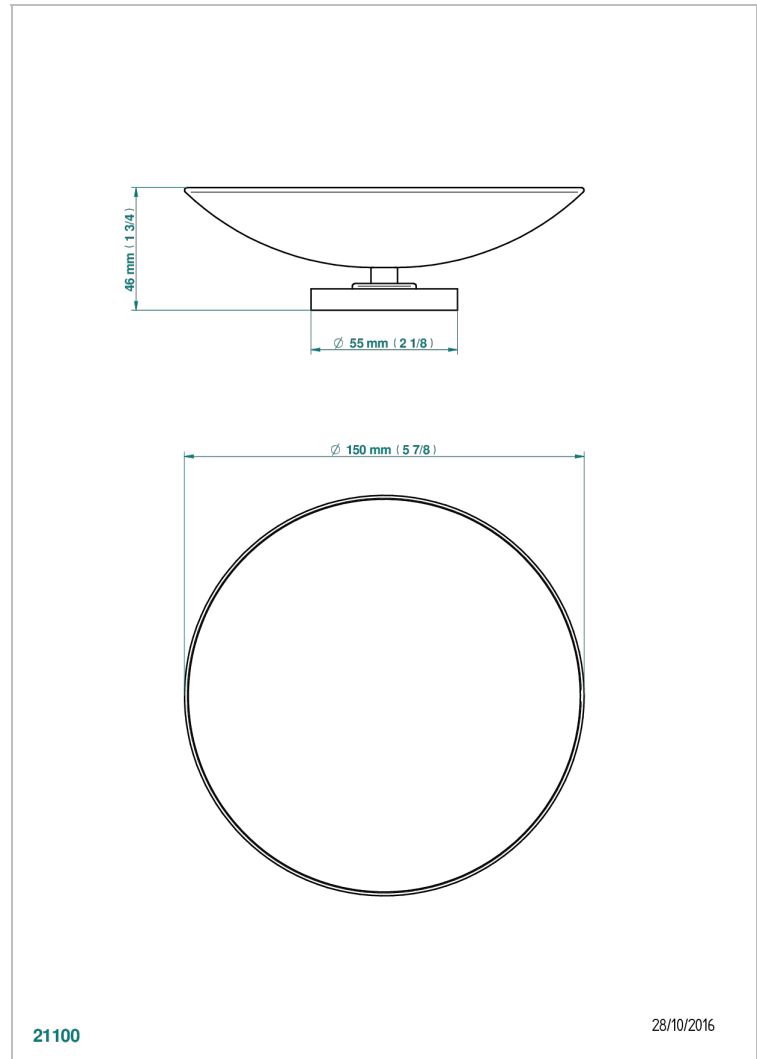

# MONTAIGNE VENUS WHITE MARBLE

G3V-544GM

Soap dish, freestanding , 6" diameter

THG<sup>®</sup>  
PARIS

## CHARACTERISTIC

- Montaigne Vénus white marble
- Soap dish, freestanding , 6" diameter