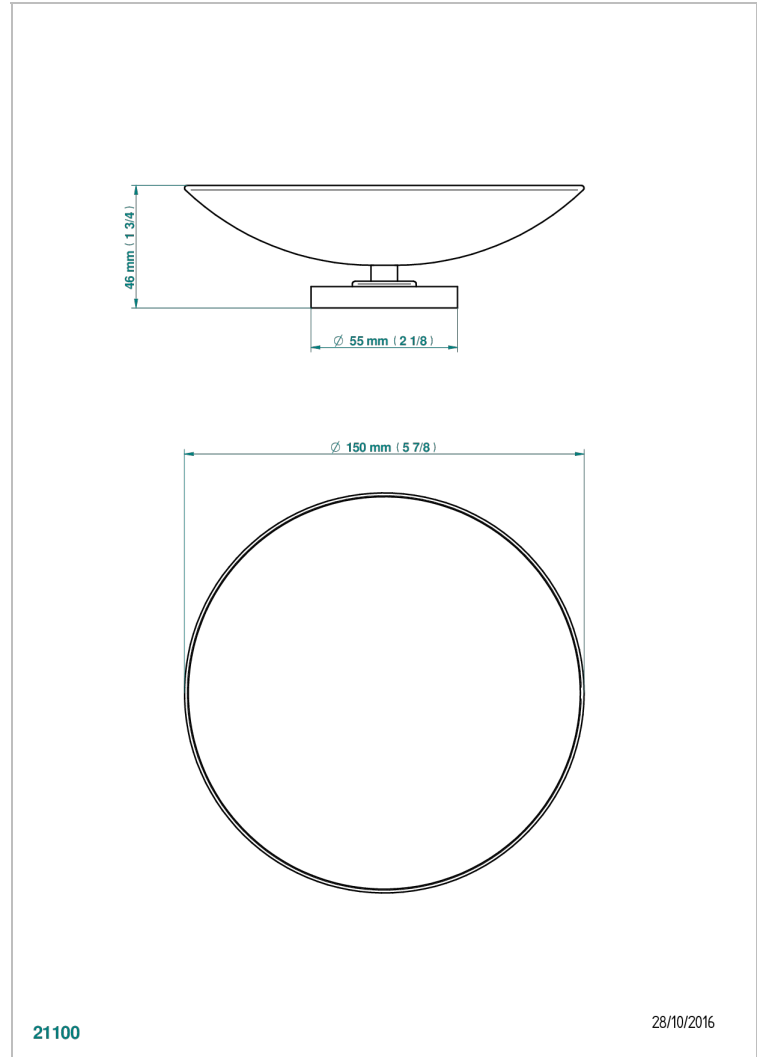

MONTAIGNE LEONARDO GREY MARBLE WITH LEVER HANDLES

G3U-544GM

Soap dish, freestanding , 6" diameter

CHARACTERISTIC

- Montaigne Leonardo Grey marble with lever handles
- Soap dish, freestanding , 6" diameter