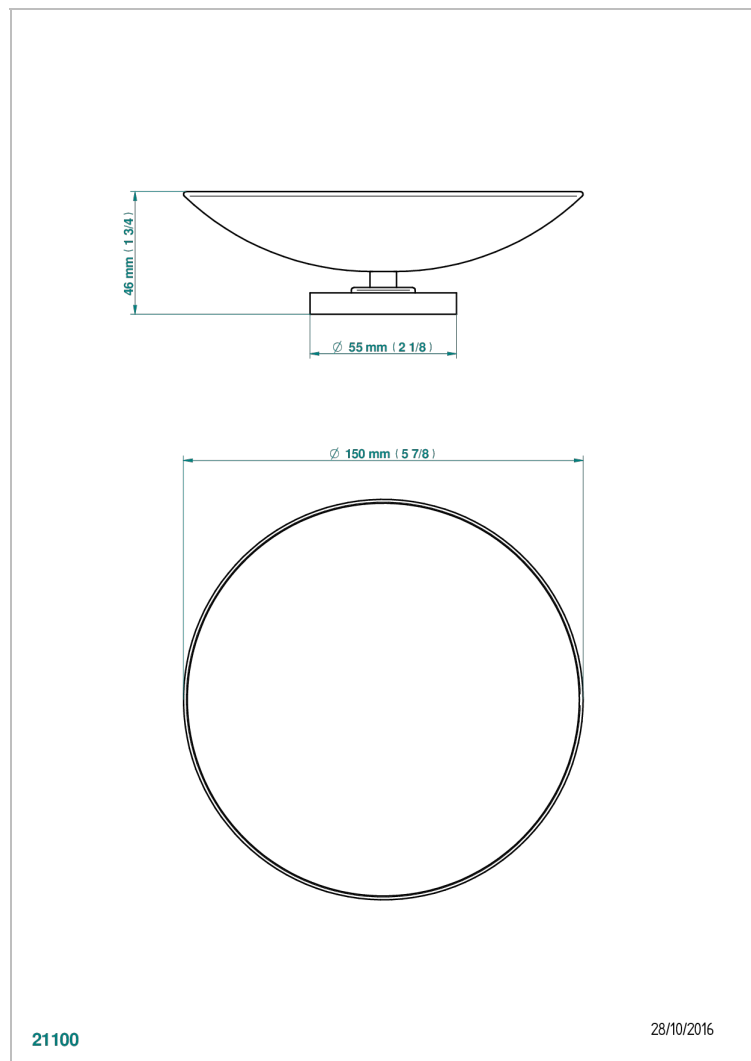

# MONTAIGNE LEONARDO GREY MARBLE

G3T-544GM

Soap dish, freestanding , 6" diameter

## CHARACTERISTIC

- Montaigne Leonardo Grey marble
- Soap dish, freestanding , 6" diameter