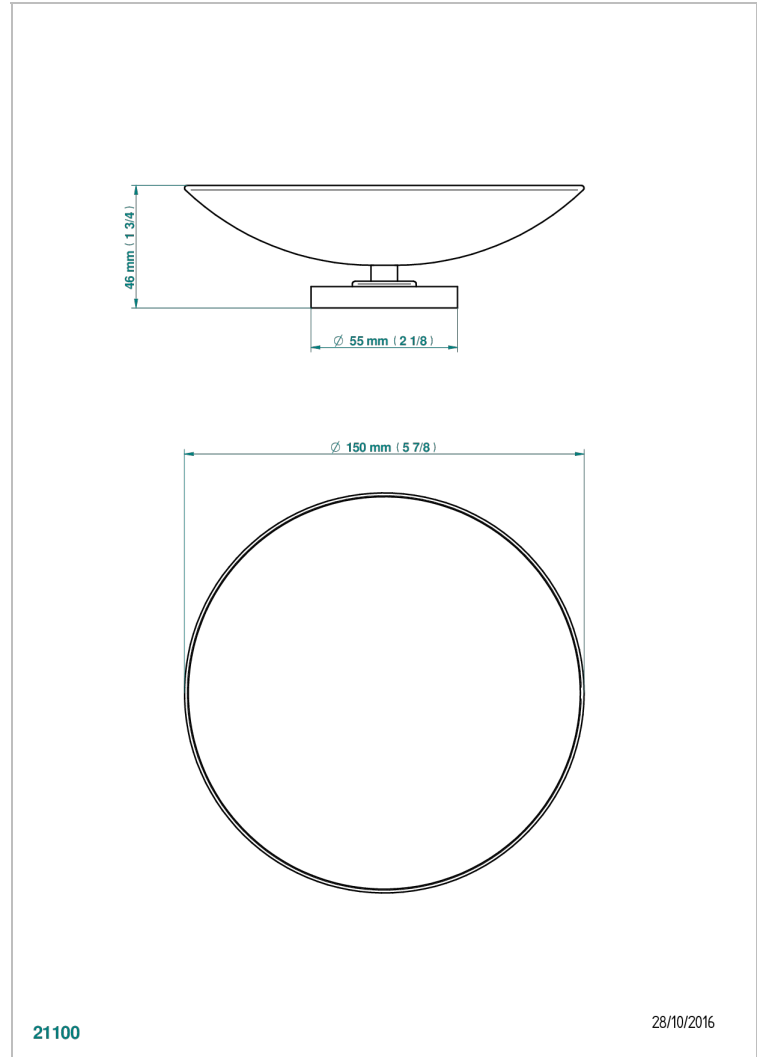

MONTAIGNE GRAND ANTIQUE MARBLE WITH LEVER HANDLES

G3S-544GM

Soap dish, freestanding , 6" diameter

CHARACTERISTIC

- Montaigne Grand Antique marble with lever handles
- Soap dish, freestanding , 6" diameter