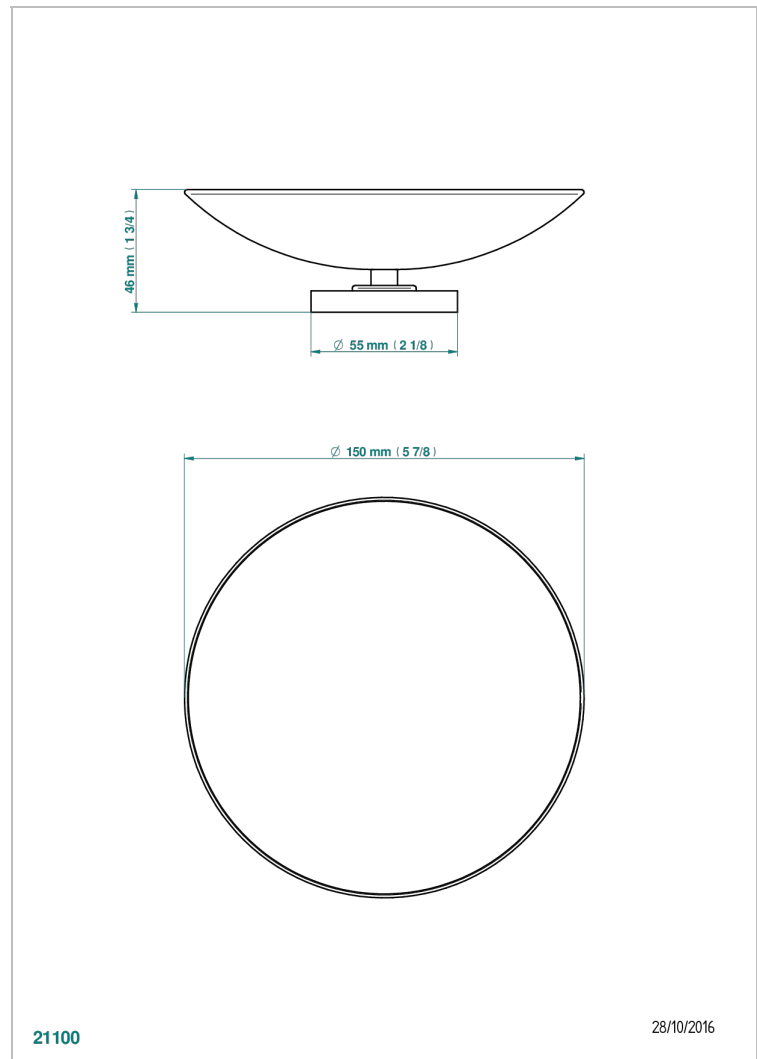

POMME GOLD LUSTER CRYSTAL

A46-544GM

Soap dish, freestanding , 6" diameter

THG[®]
PARIS

CHARACTERISTIC

- Pomme Gold luster crystal
- Soap dish, freestanding , 6" diameter

AVAILABLE FINITIONS

Black ceram - D30
Blush PVD - H62
Brass color PVD - H49
Brown bronze color PVD - F33
Chrome polished - A02
Chrome polished / gold polished - G02