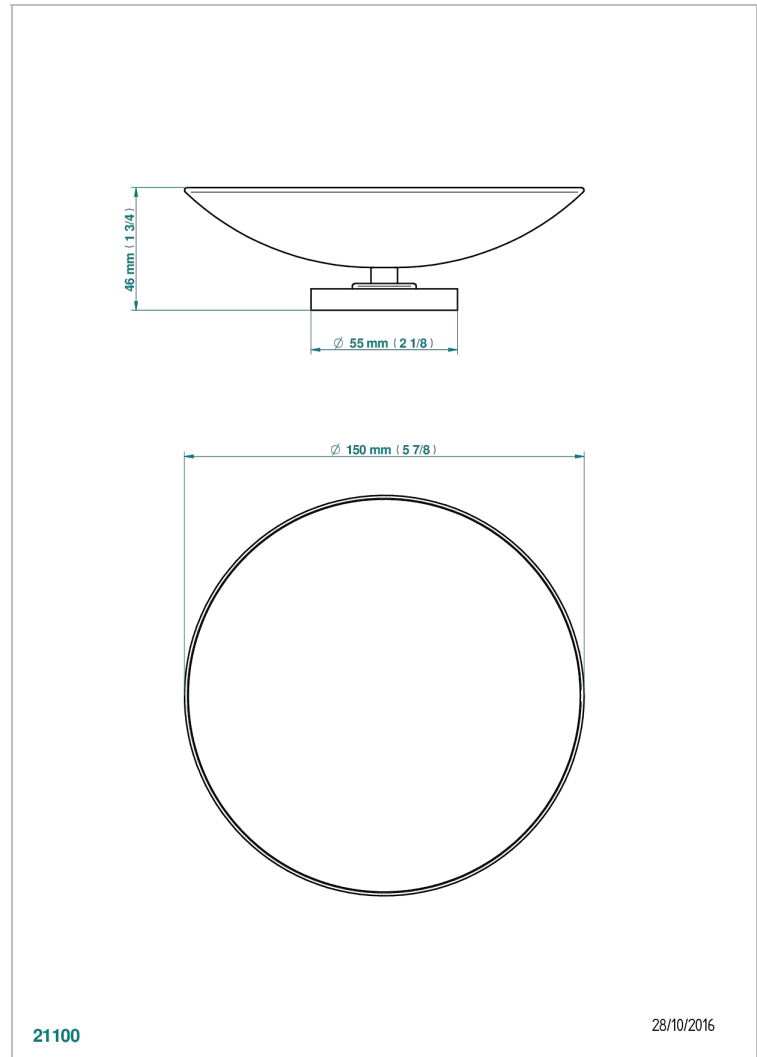

# POMME CLEAR SATINY CRYSTAL

A42-544GM

Soap dish, freestanding , 6" diameter

THG<sup>®</sup>  
PARIS

## CHARACTERISTIC

- Pomme Clear satiny crystal
- Soap dish, freestanding , 6" diameter