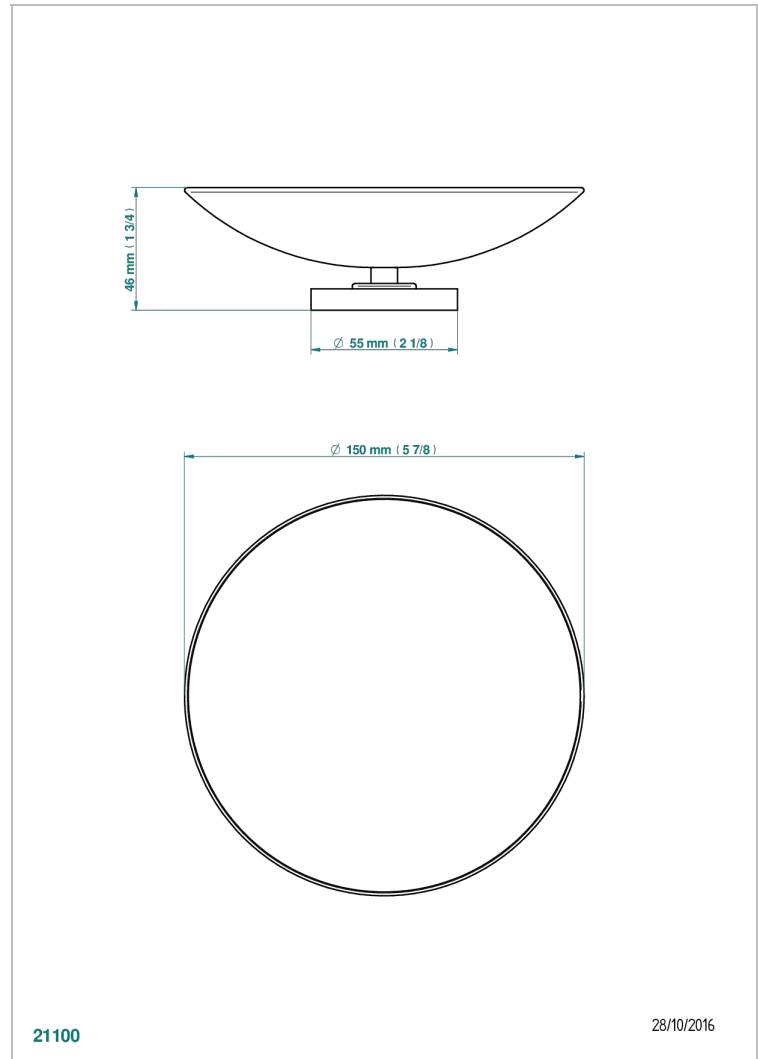

BAMBOU CLEAR CRYSTAL

A35-544GM

Soap dish, freestanding , 6" diameter

THG[®]
PARIS

CHARACTERISTIC

- Bambou Clear crystal
- Soap dish, freestanding , 6" diameter

AVAILABLE FINITIONS

Black ceram - D30
Blush PVD - H62
Brass color PVD - H49
Brown bronze color PVD - F33
Chrome polished - A02
Chrome polished / gold polished - G02