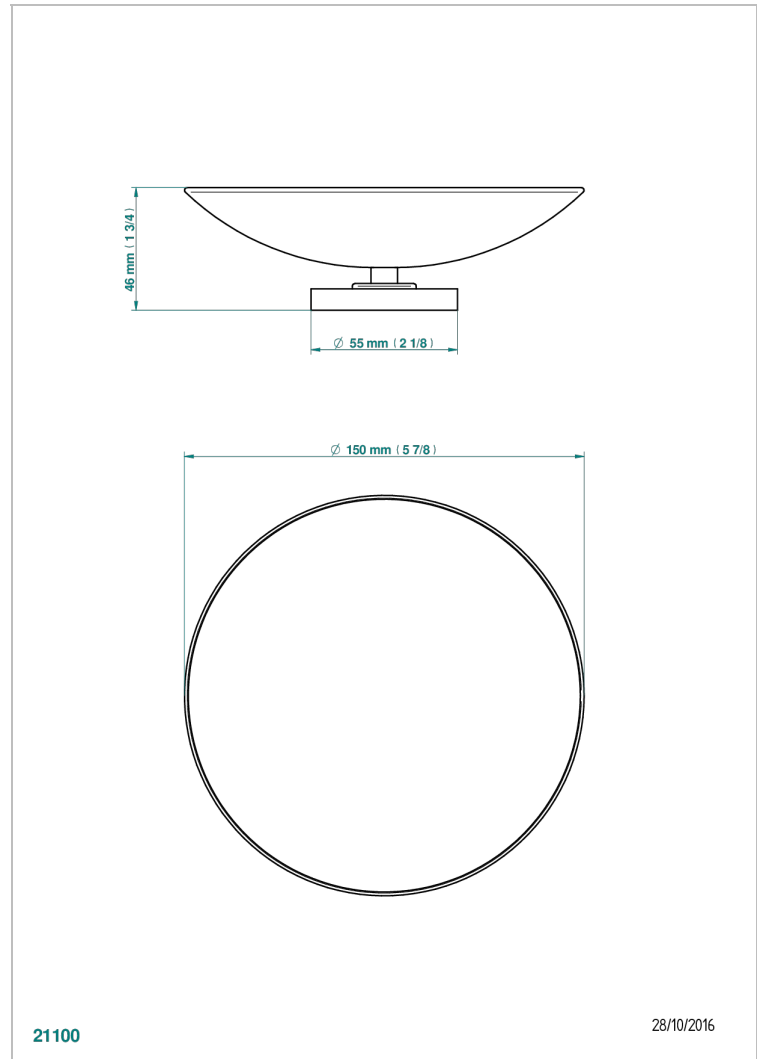

BAMBOU AMBER CRYSTAL

A34-544GM

Soap dish, freestanding , 6" diameter

THG[®]
PARIS

CHARACTERISTIC

- Bambou Amber crystal
- Soap dish, freestanding , 6" diameter

AVAILABLE FINITIONS

Black ceram - D30
Blush PVD - H62
Brass color PVD - H49
Brown bronze color PVD - F33
Chrome polished - A02
Chrome polished / gold polished - G02