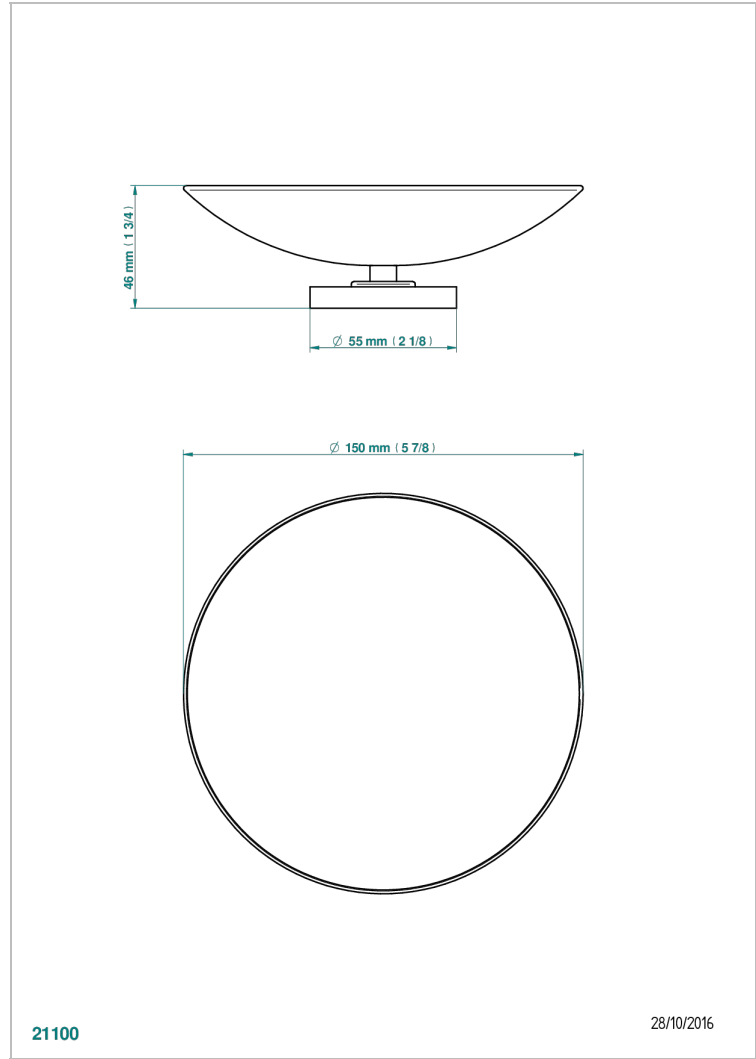

BAMBOU BLACK CRYSTAL

A33-544GM

Soap dish, freestanding , 6" diameter

THG[®]
PARIS

CHARACTERISTIC

- Bambou Black crystal
- Soap dish, freestanding , 6" diameter

AVAILABLE FINITIONS

Black ceram - D30
Blush PVD - H62
Brass color PVD - H49
Brown bronze color PVD - F33
Chrome polished - A02
Chrome polished / gold polished - G02