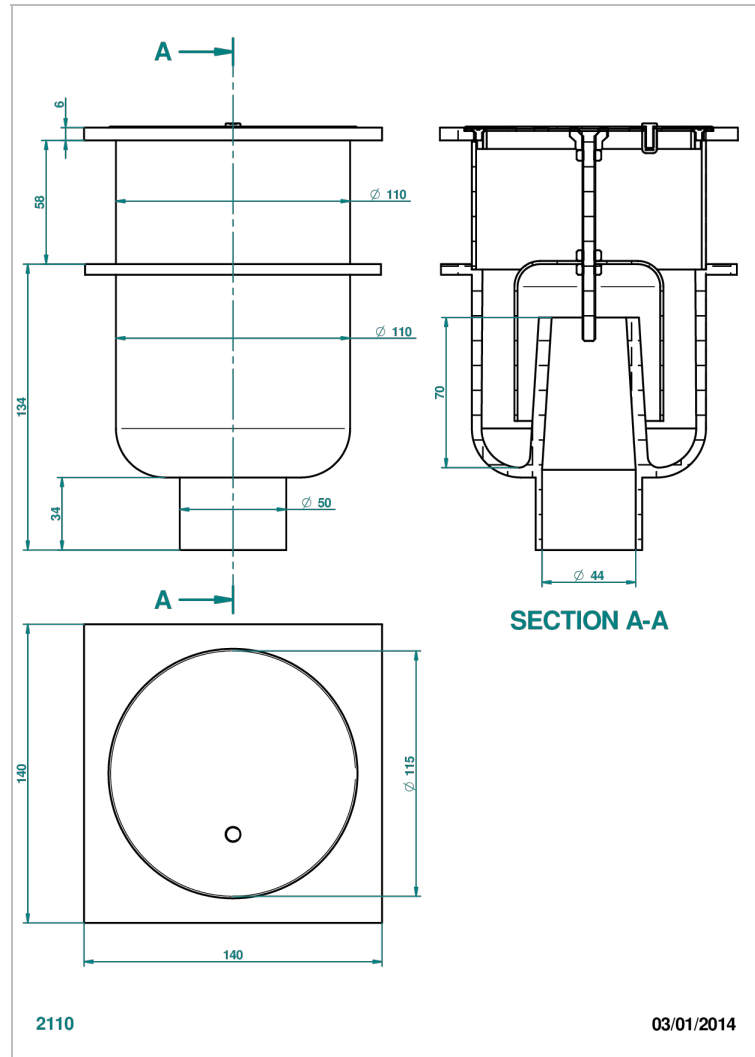

GENERAL ITEMS

G00-7650C

Square shower drain, 140 x 140 mm, vertical outlet with cover

CHARACTERISTIC

- General Items
- Square shower drain, 140 x 140 mm, vertical outlet with cover

AVAILABLE FINITIONS

Antique nickel - H28
Black ceram - D30
Blush PVD - H62
Brass color PVD - H49
Brown bronze color PVD - F33
Gold color PVD - H52