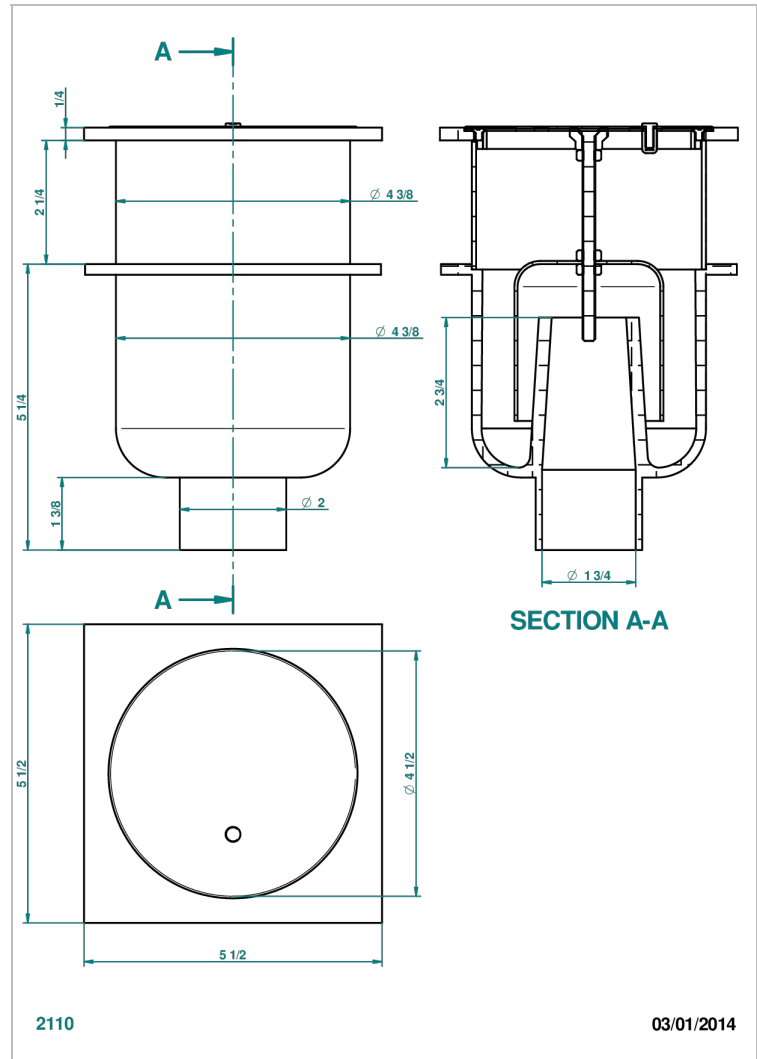

GENERAL ITEMS

G00-7650C

Square shower drain, 140 x 140 mm, vertical outlet with cover

THG[®]
PARIS

CHARACTERISTIC

- General Items
- Square shower drain, 140 x 140 mm, vertical outlet with cover

AVAILABLE FINITIONS