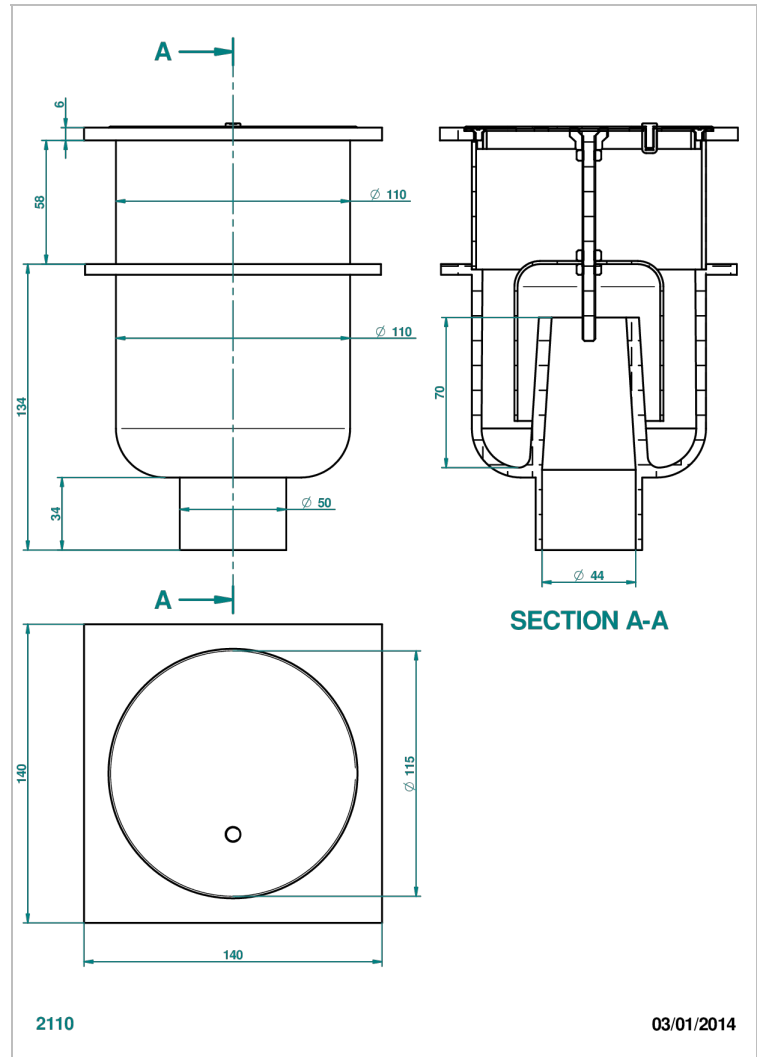

GENERAL ITEMS

G00-7650C

Square shower drain, 140 x 140 mm, vertical outlet with cover

CHARACTERISTIC

- General Items
- Square shower drain, 140 x 140 mm, vertical outlet with cover

AVAILABLE FINITIONS

Antique nickel - H28
Black ceram - D30
Blush PVD - H62
Brass color PVD - H49
Brown bronze color PVD - F33
Gold color PVD - H52