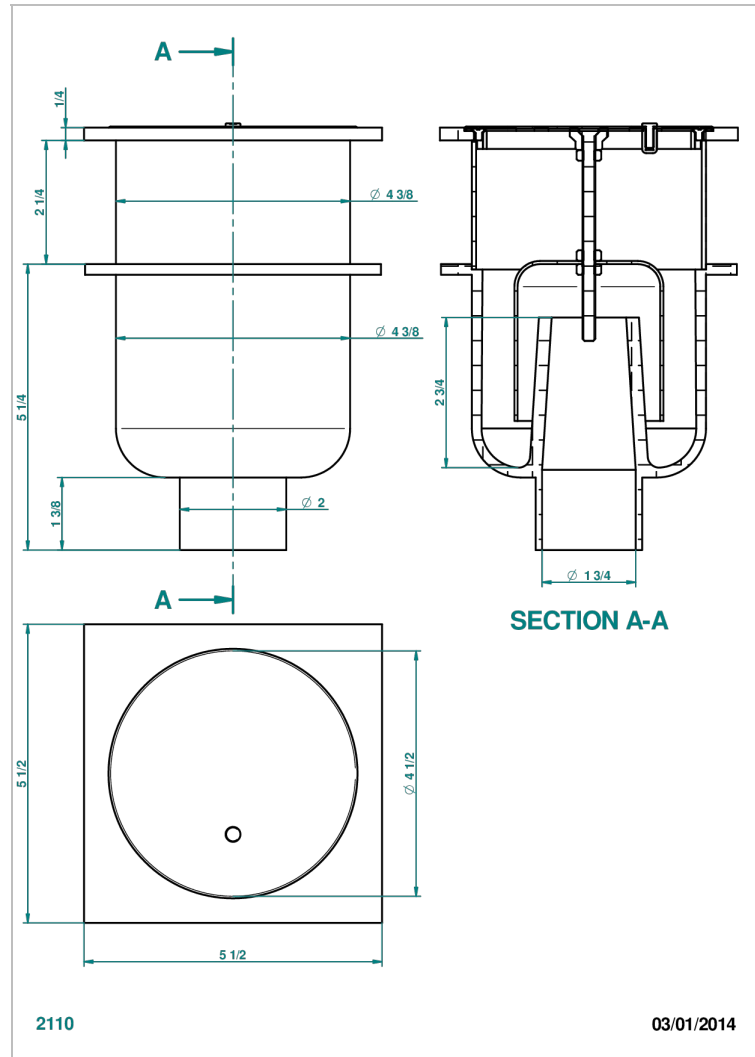

# GENERAL ITEMS

G00-7650C

Square shower drain, 140 x 140 mm, vertical outlet with cover

## CHARACTERISTIC

- General Items
- Square shower drain, 140 x 140 mm, vertical outlet with cover