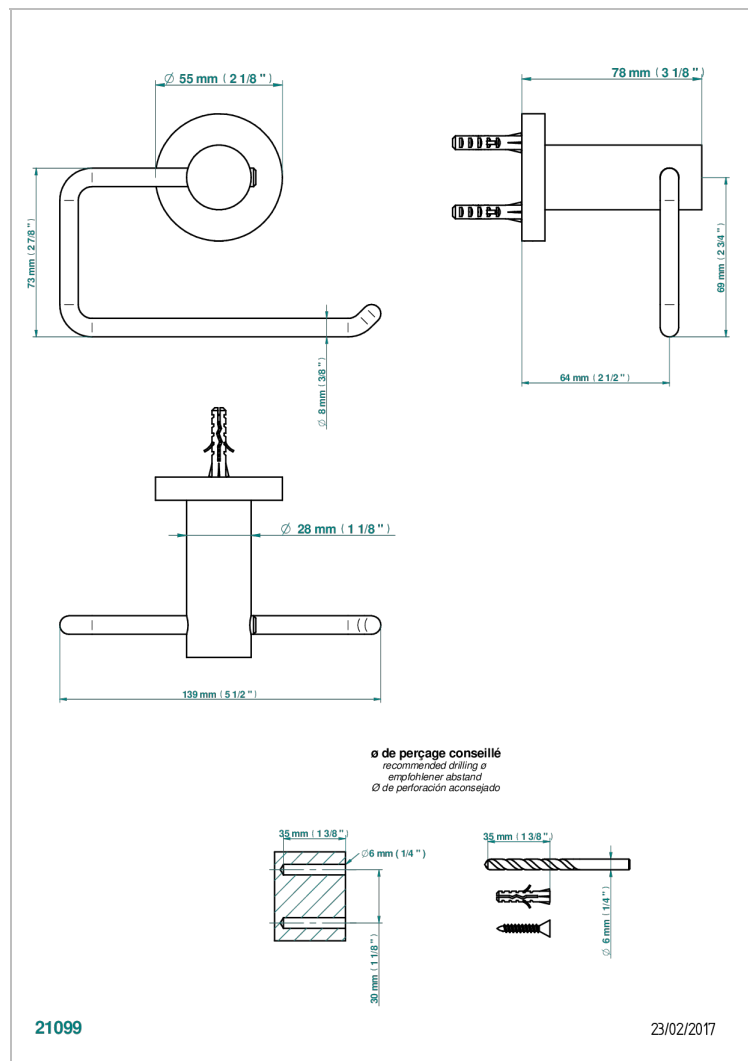

SYSTEM SMOOTH METAL WITH LEVER HANDLES

G9B-538A

Toilet paper holder, single mount without cover

CHARACTERISTIC

- System Smooth Metal with lever handles
- Toilet paper holder, single mount without cover

AVAILABLE FINITIONS