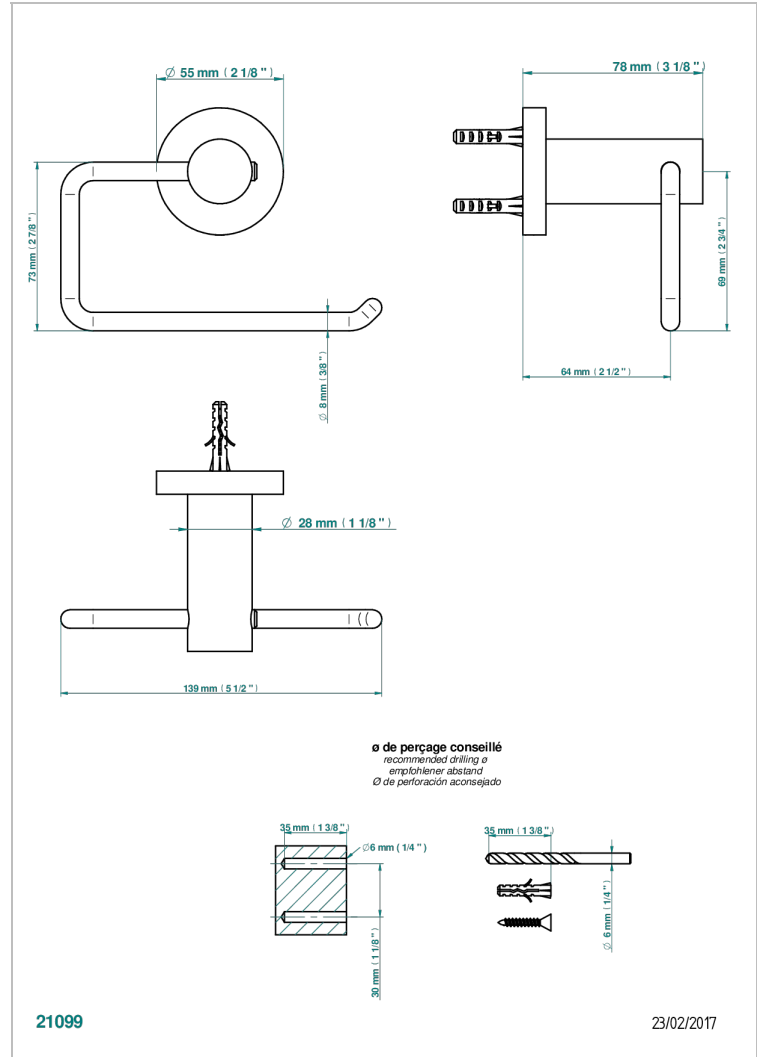

SYSTEM SMOOTH METAL WITH LEVER

G9B-538A

Wall mounted WC paper holder without cover

CHARACTERISTIC

- System Smooth Metal with lever
- Wall mounted WC paper holder without cover

AVAILABLE FINITIONS

Antique nickel - H28
Black ceram - D30
Blush PVD - H62
Brass color PVD - H49
Brown bronze color PVD - F33
Gold color PVD - H52