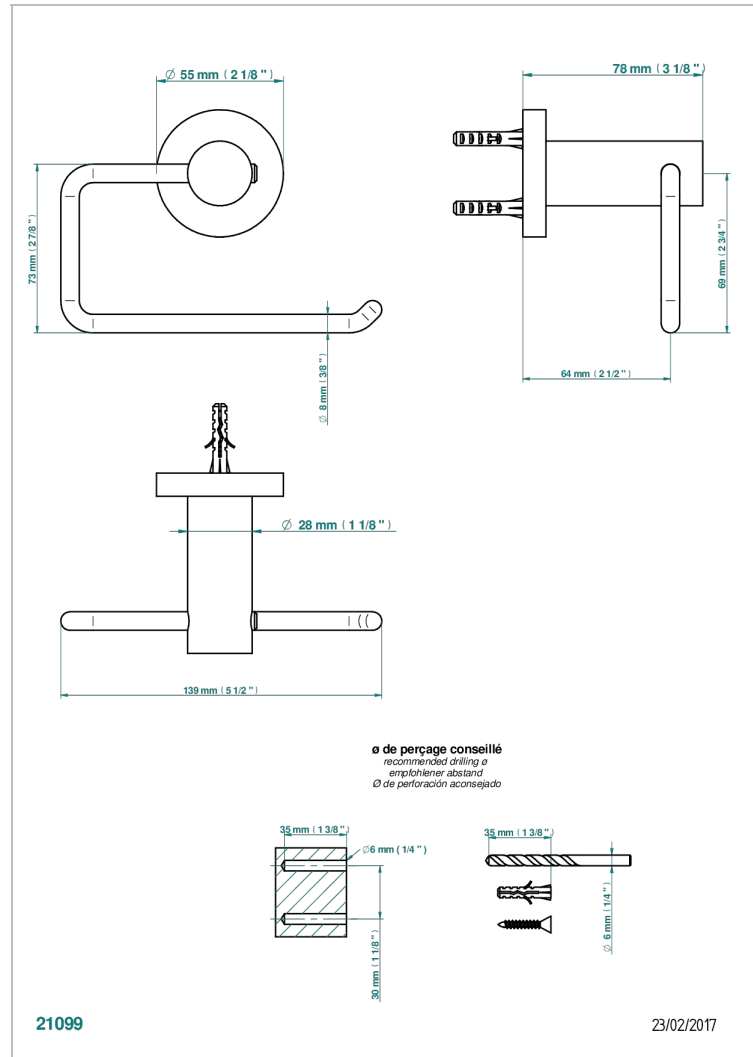

SYSTEM SMOOTH METAL

G9A-538A

Toilet paper holder, single mount without cover

21099

23/02/2017

CHARACTERISTIC

- System Smooth Metal
- Toilet paper holder, single mount without cover

AVAILABLE FINITIONS