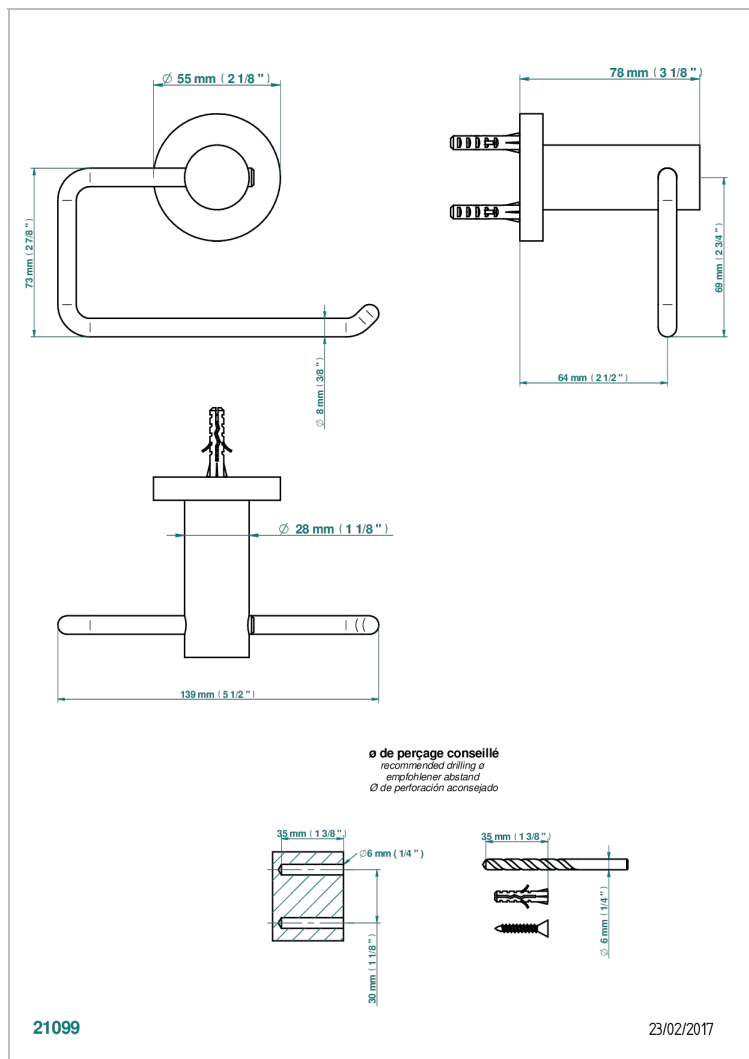

SYSTEM SMOOTH METAL

G9A-538A

Wall mounted WC paper holder without cover

THG[®]
PARIS

CHARACTERISTIC

- System Smooth Metal
- Wall mounted WC paper holder without cover

AVAILABLE FINITIONS

Antique nickel - H28
Black ceram - D30
Blush PVD - H62
Brass color PVD - H49
Brown bronze color PVD - F33
Gold color PVD - H52