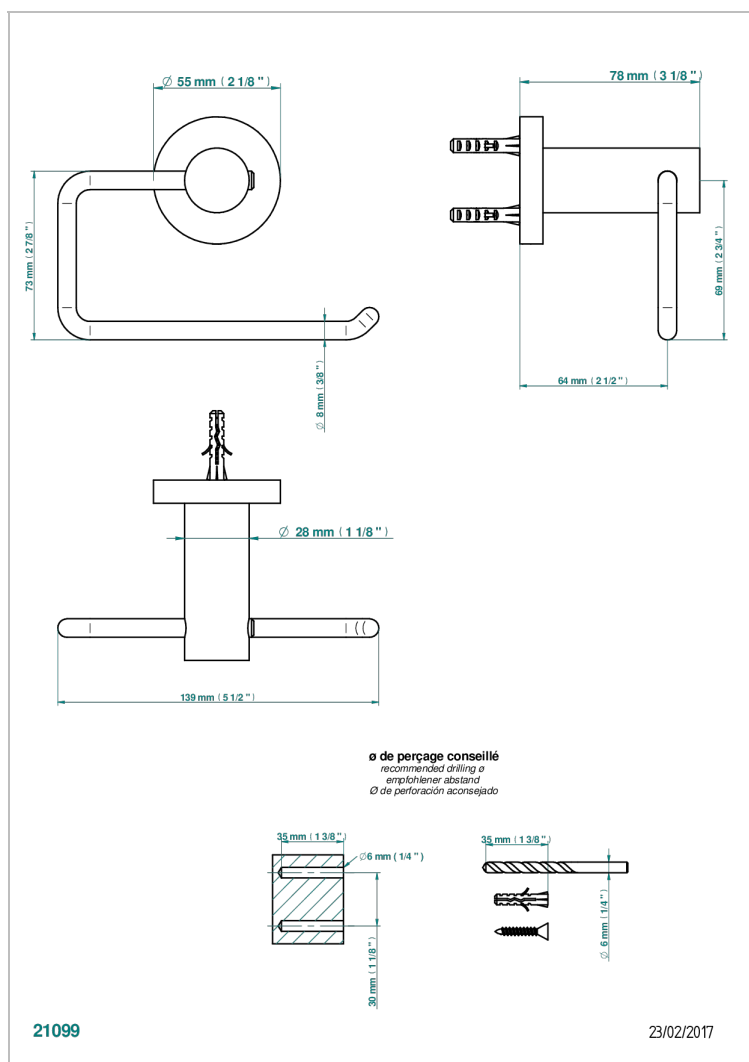

BONDI WITH LEVER HANDLES

G7G-538A

Toilet paper holder, single mount without cover

CHARACTERISTIC

- Bondi with lever handles
- Toilet paper holder, single mount without cover

AVAILABLE FINITIONS

Black ceram - D30
Blush PVD - H62
Brass color PVD - H49
Brown bronze color PVD - F33
Chrome polished - A02
Chrome polished / gold polished - G02