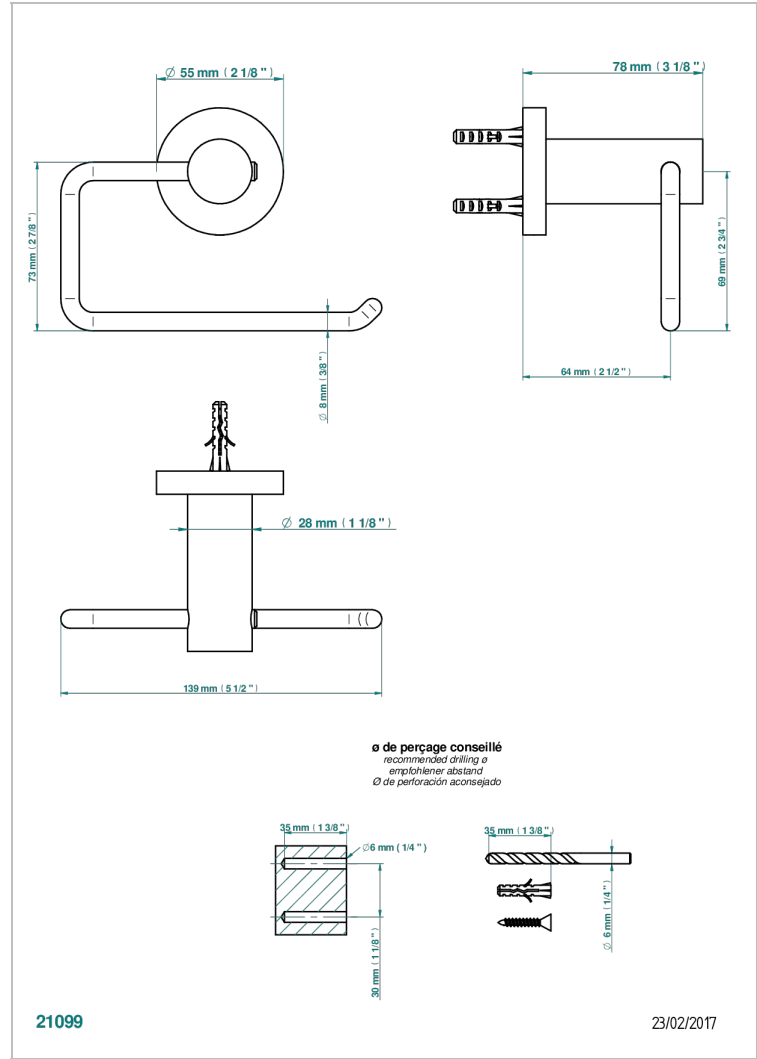

COLLECTION "O"

G4P-538A

Toilet paper holder, single mount without cover

CHARACTERISTIC

- Collection "O"
- Toilet paper holder, single mount without cover

AVAILABLE FINITIONS

Black ceram - D30
Blush PVD - H62
Brass color PVD - H49
Brown bronze color PVD - F33
Chrome polished - A02
Chrome polished / gold polished - G02