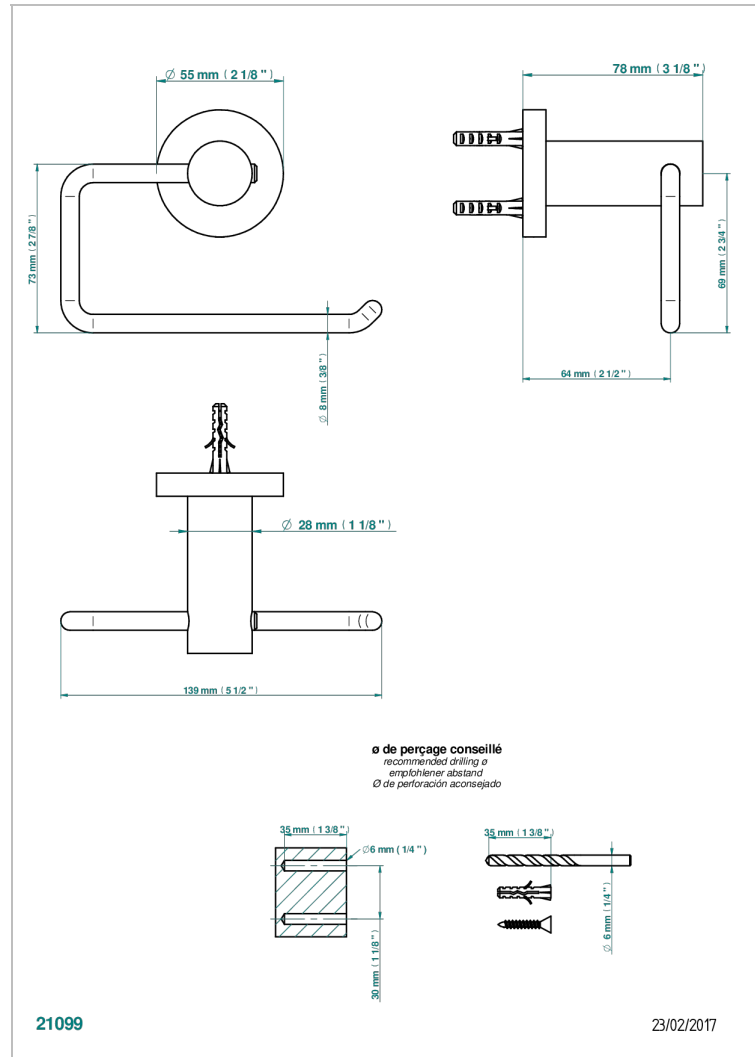

COLLECTION "O"

G4P-538A

Wall mounted WC paper holder without cover

21099

23/02/2017

CHARACTERISTIC

- Collection "O"
- Wall mounted WC paper holder without cover

AVAILABLE FINITIONS