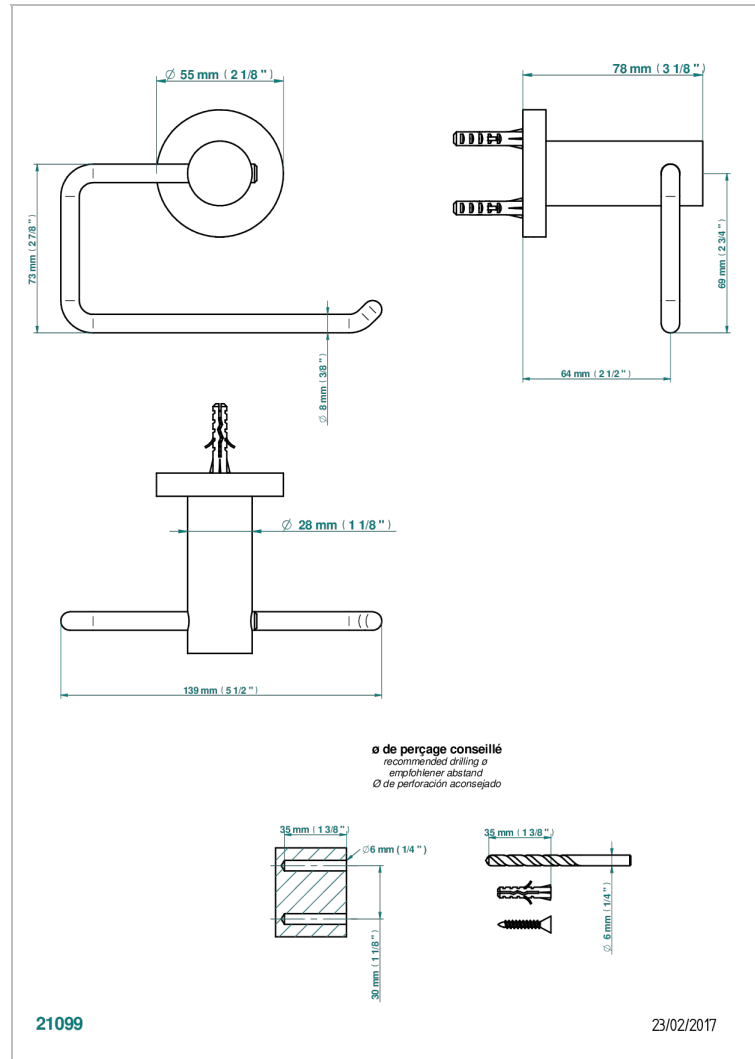

BAMBOU CLEAR CRYSTAL

A35-538A

Toilet paper holder, single mount without cover

CHARACTERISTIC

- BamboU Clear crystal
- Toilet paper holder, single mount without cover

AVAILABLE FINITIONS

Black ceram - D30
Blush PVD - H62
Brass color PVD - H49
Brown bronze color PVD - F33
Chrome polished - A02
Chrome polished / gold polished - G02