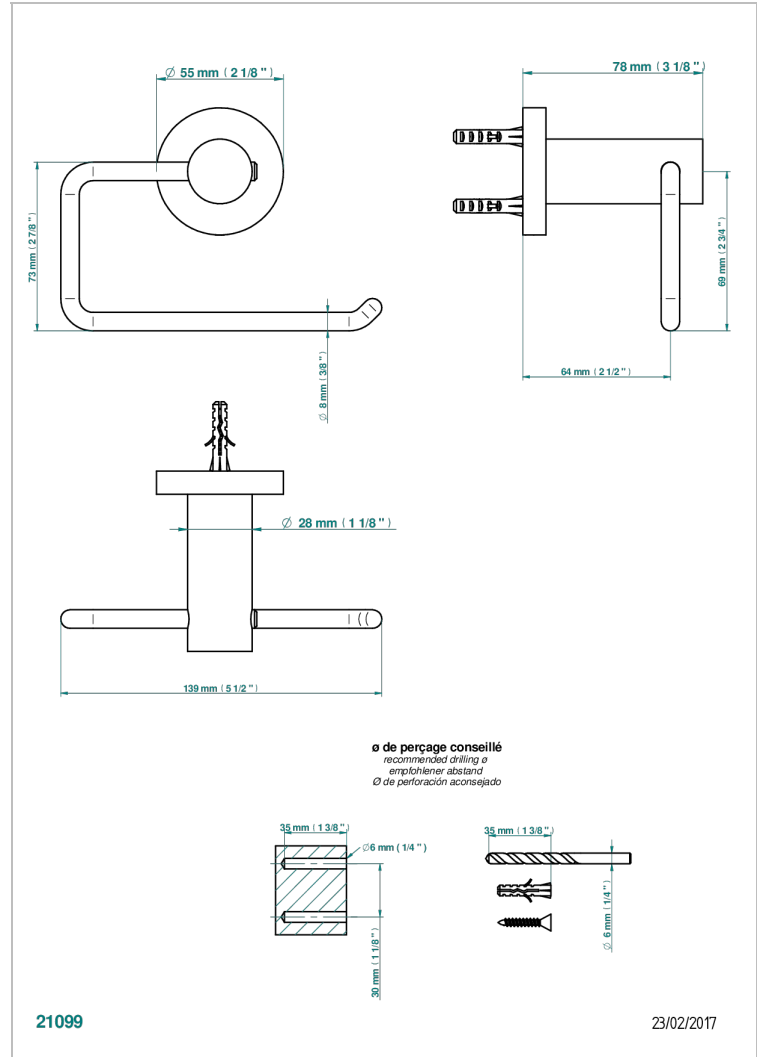

BAMBOU CLEAR CRYSTAL

A35-538A

Wall mounted WC paper holder without cover

THG[®]
PARIS

CHARACTERISTIC

- Bambo Clear crystal
- Wall mounted WC paper holder without cover

AVAILABLE FINITIONS

Antique nickel - H28
Black ceram - D30
Blush PVD - H62
Brass color PVD - H49
Brown bronze color PVD - F33
Gold color PVD - H52