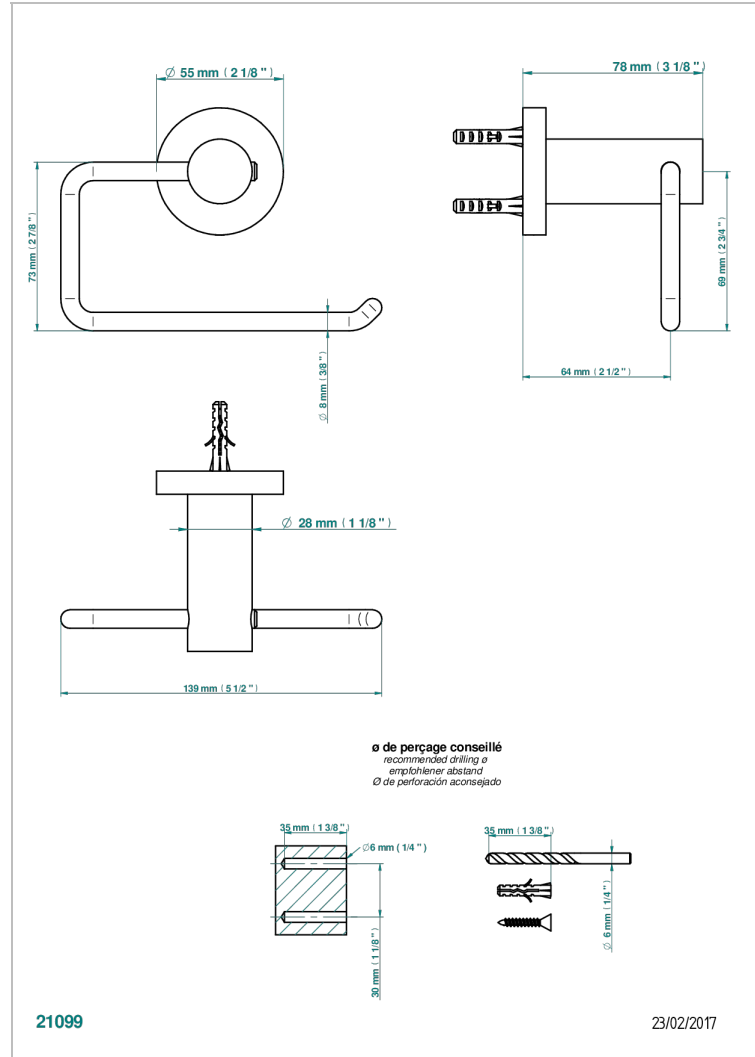

# BAMBOU CLEAR CRYSTAL

A35-538A

Wall mounted WC paper holder without cover

## CHARACTERISTIC

- Bambo Clear crystal
- Wall mounted WC paper holder without cover