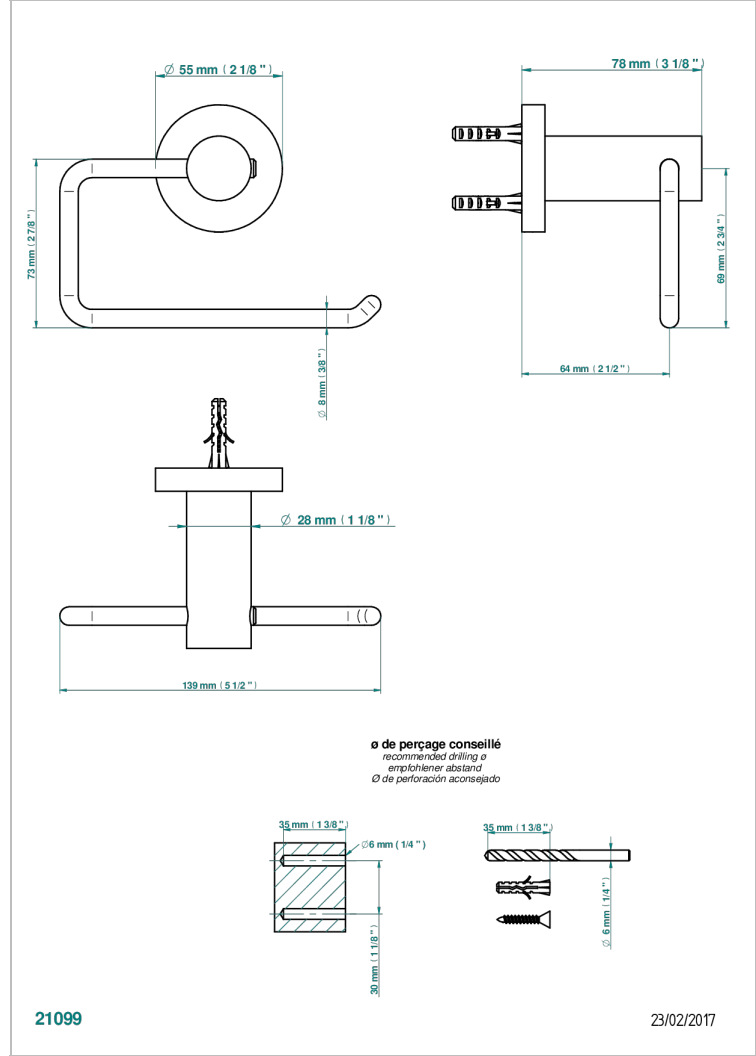

BAMBOU AMBER CRYSTAL

A34-538A

Toilet paper holder, single mount without cover

THG[®]
PARIS

CHARACTERISTIC

- BamboU Amber crystal
- Toilet paper holder, single mount without cover

AVAILABLE FINITIONS

Black ceram - D30
Blush PVD - H62
Brass color PVD - H49
Brown bronze color PVD - F33
Chrome polished - A02
Chrome polished / gold polished - G02