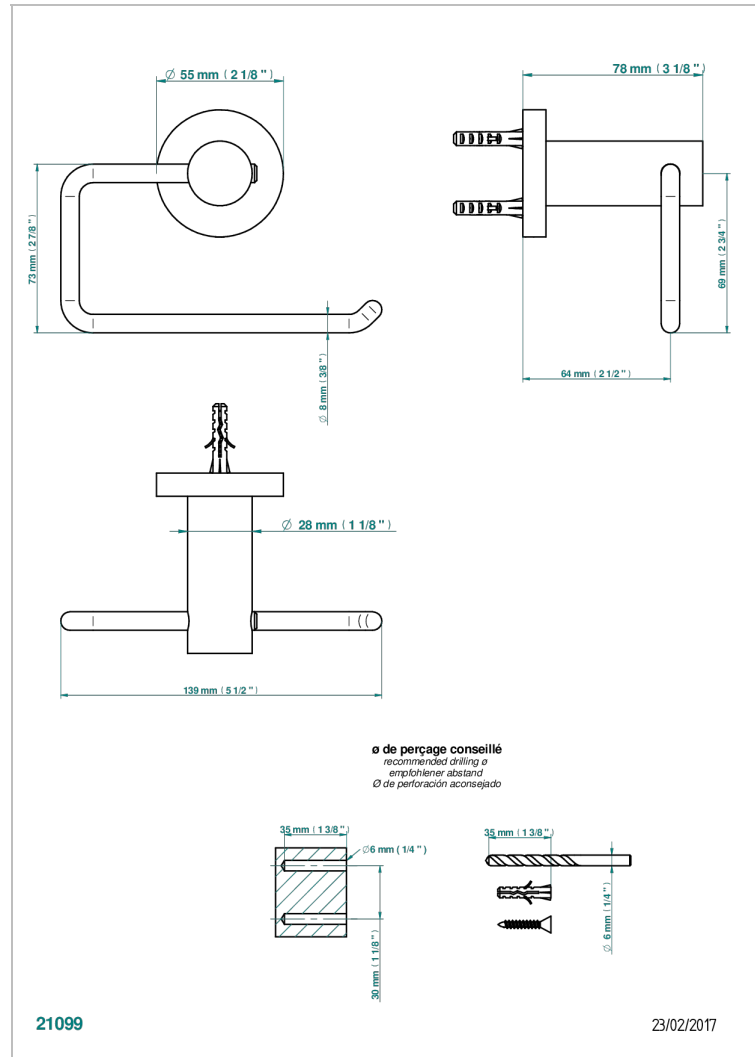

BAMBOU AMBER CRYSTAL

A34-538A

Wall mounted WC paper holder without cover

THG[®]
PARIS

21099

23/02/2017

CHARACTERISTIC

- BamboU Amber crystal
- Wall mounted WC paper holder without cover