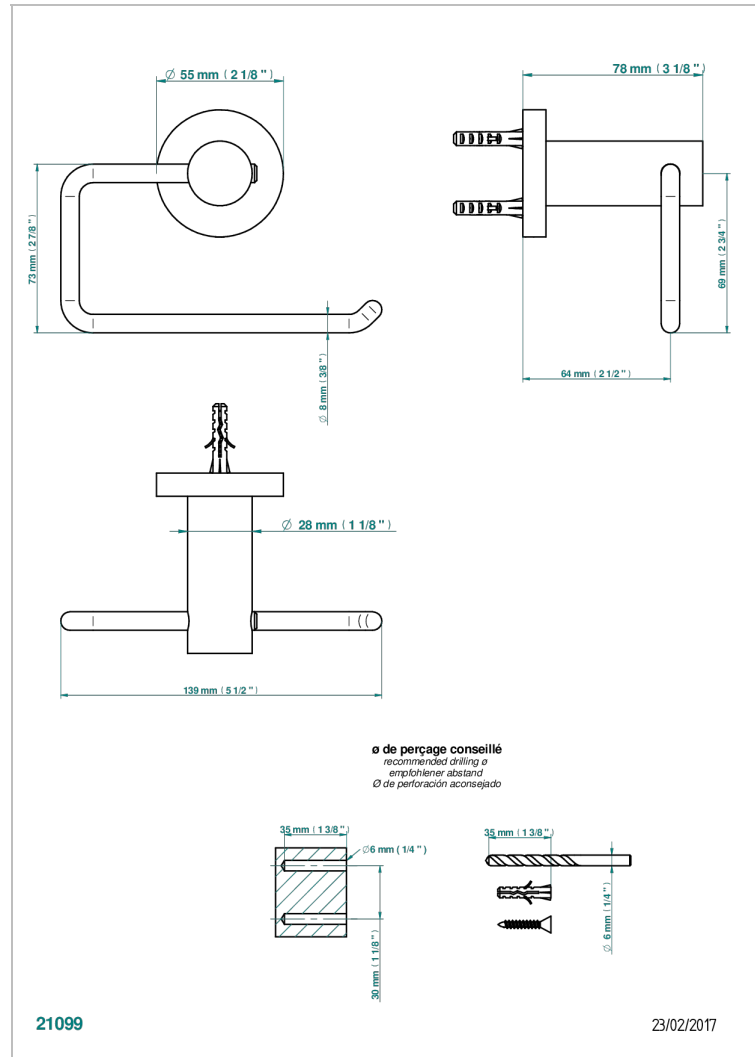

BAMBOU AMBER CRYSTAL

A34-538A

Wall mounted WC paper holder without cover

THG[®]
PARIS

CHARACTERISTIC

- BamboU Amber crystal
- Wall mounted WC paper holder without cover

AVAILABLE FINITIONS

Antique nickel - H28
Black ceram - D30
Blush PVD - H62
Brass color PVD - H49
Brown bronze color PVD - F33
Gold color PVD - H52