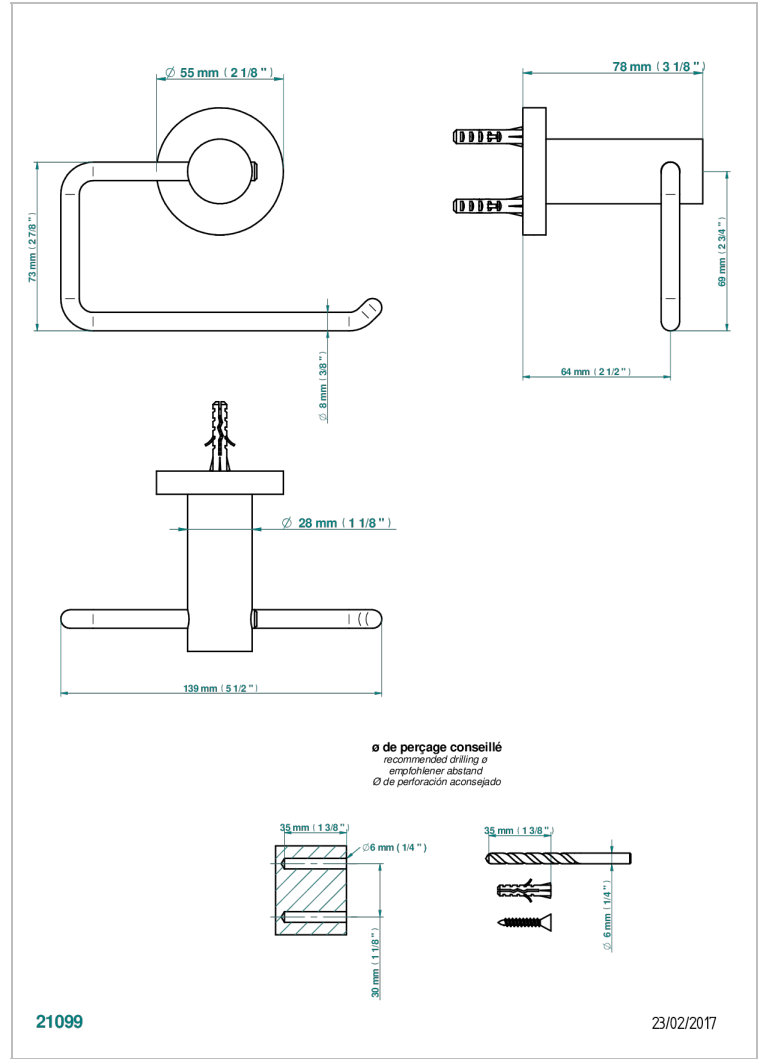

BAMBOU BLACK CRYSTAL

A33-538A

Toilet paper holder, single mount without cover

THG[®]
PARIS

CHARACTERISTIC

- Bambou Black crystal
- Toilet paper holder, single mount without cover

AVAILABLE FINITIONS

Black ceram - D30
Blush PVD - H62
Brass color PVD - H49
Brown bronze color PVD - F33
Chrome polished - A02
Chrome polished / gold polished - G02