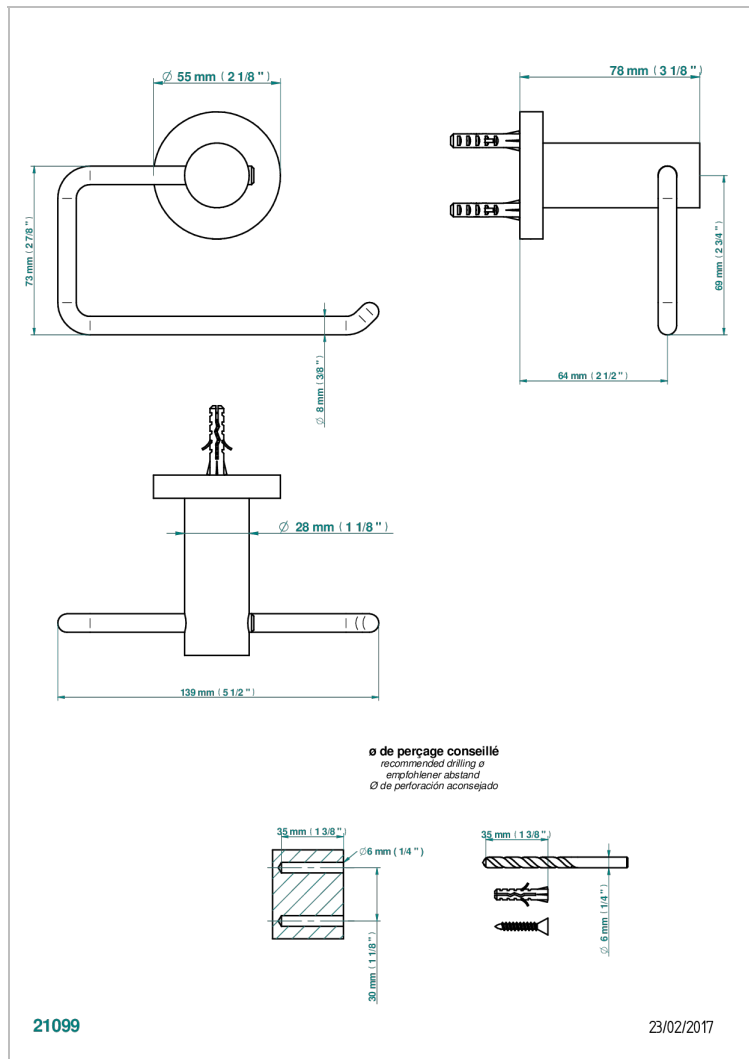

# BAMBOU BLACK CRYSTAL

A33-538A

Wall mounted WC paper holder without cover

THG<sup>®</sup>  
PARIS

## CHARACTERISTIC

- Bambou Black crystal
- Wall mounted WC paper holder without cover