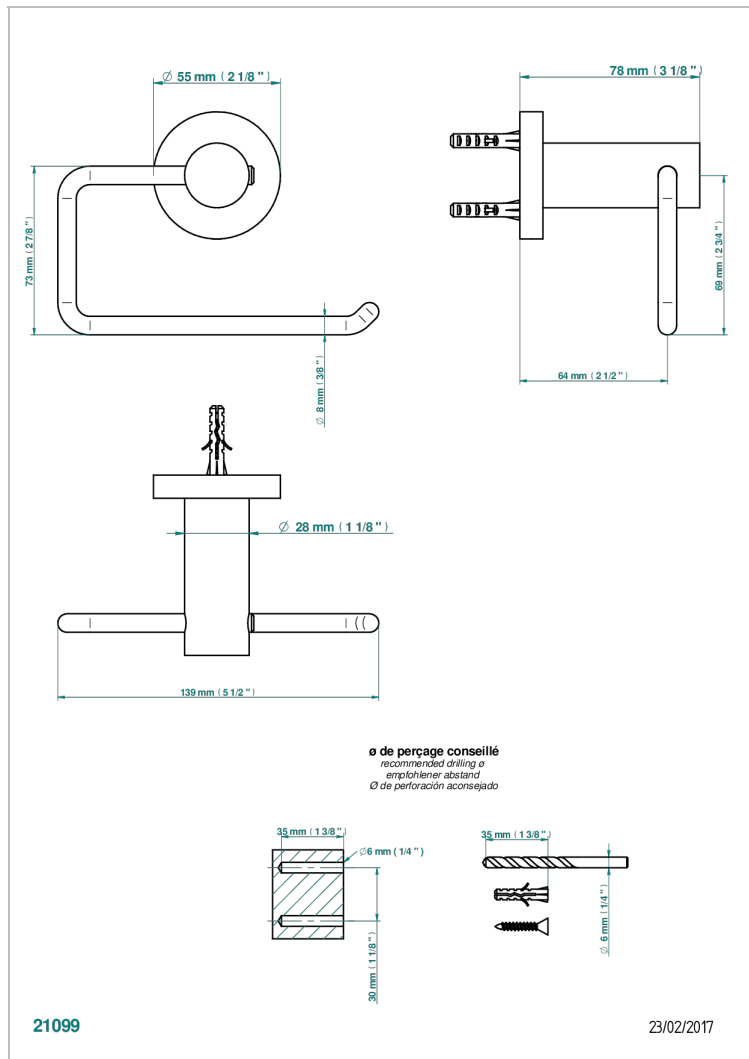

BAMBOU BLACK CRYSTAL

A33-538A

Wall mounted WC paper holder without cover

THG[®]
PARIS

CHARACTERISTIC

- Bambou Black crystal
- Wall mounted WC paper holder without cover

AVAILABLE FINITIONS

Antique nickel - H28
Black ceram - D30
Blush PVD - H62
Brass color PVD - H49
Brown bronze color PVD - F33
Gold color PVD - H52