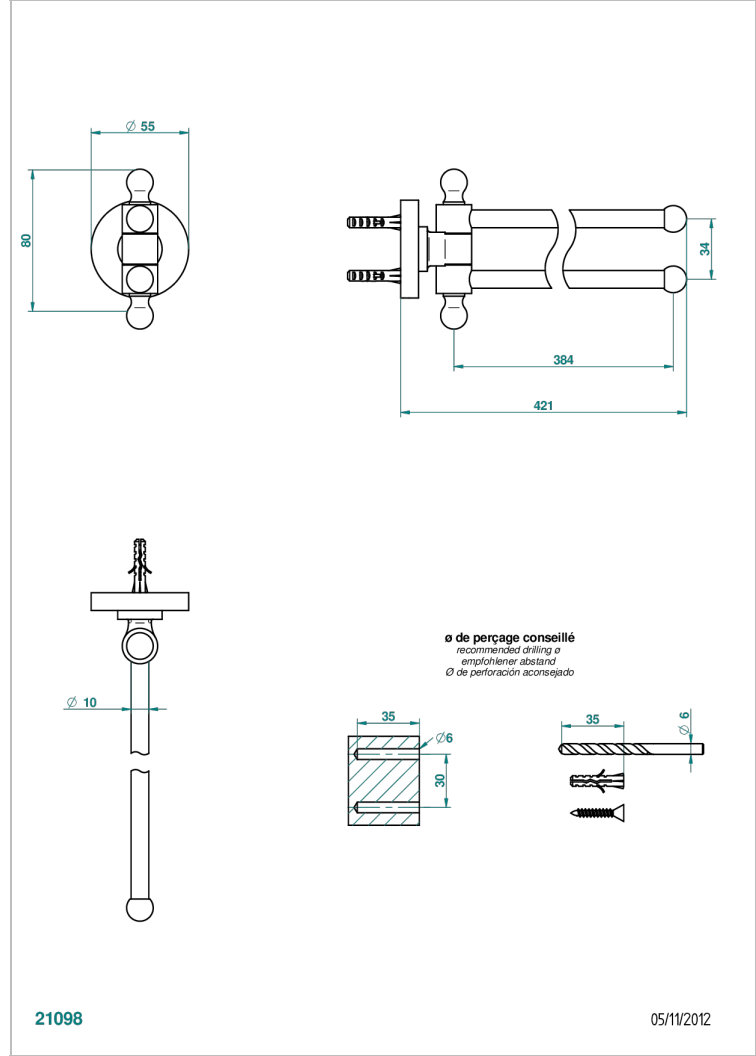

BONDI WITH LEVER

G7G-522

Double towel holder, 2 mobile rails, length: 400 mm, \varnothing 16 mm

THG[®]
PARIS

CHARACTERISTIC

- Bondi with lever
- Double towel holder, 2 mobile rails, length: 400 mm, \varnothing 16 mm

AVAILABLE FINITIONS

Antique nickel - H28
Black ceram - D30
Blush PVD - H62
Brass color PVD - H49
Brown bronze color PVD - F33
Gold color PVD - H52

Graphite PVD - H64
Lacquered light bronze - D01
Matt Umber PVD - H67
Matt blush PVD - H60
Matt brass color PVD - H50
Matt brown bronze color PVD - F34